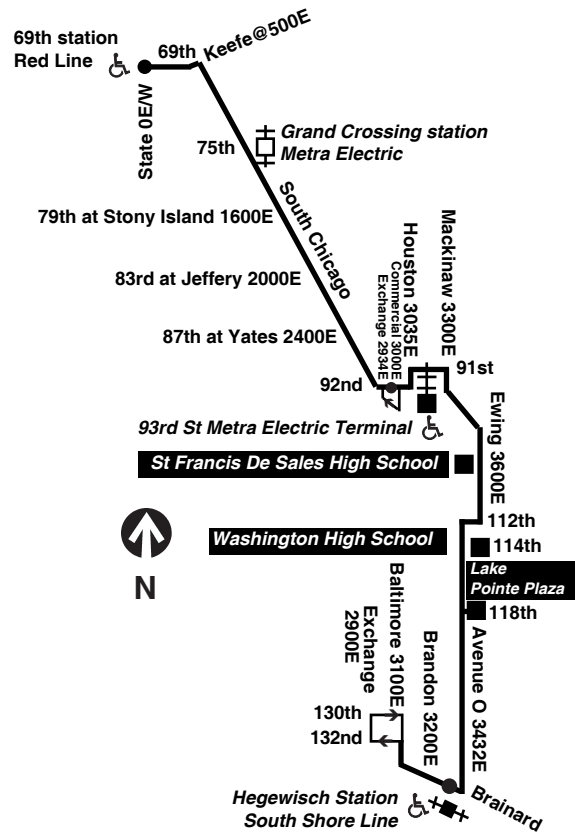

- #6 Jackson Park Express ♿ between 67th/Stony Island and 79th/South Shore
- #15 Jeffery Local ♿ between 67th/Jeffery and 75th/Jeffery
- #67 67th/69th/71st ♿ between 69th/Dan Ryan terminal and 67th/Jeffery
- #71 71st/South Shore ♿ from 75th/South Shore to 92nd/Commercial
- #75 74th/75th ♿ between 75th/Jeffery and 75th/South Shore
- #95E 93rd/95th ♿ between 92nd/Commercial and 95th/Dan Ryan terminal

Supplementary service may be provided over portions of this route in addition to the trips shown. Please check destination signs and announcements when boarding buses.

For more information call the RTA Travel Information Center in Chicago: 312-836-7000. Open 5 a.m. until 1 a.m. every day.

Para obtener mayor información, en Español, llame al Centro de Información: 312-836-7000.

Chicago Transit Authority

30 ♿

South Chicago

Effective June 15, 2014

Monday through Saturday Route

Monday thru Friday