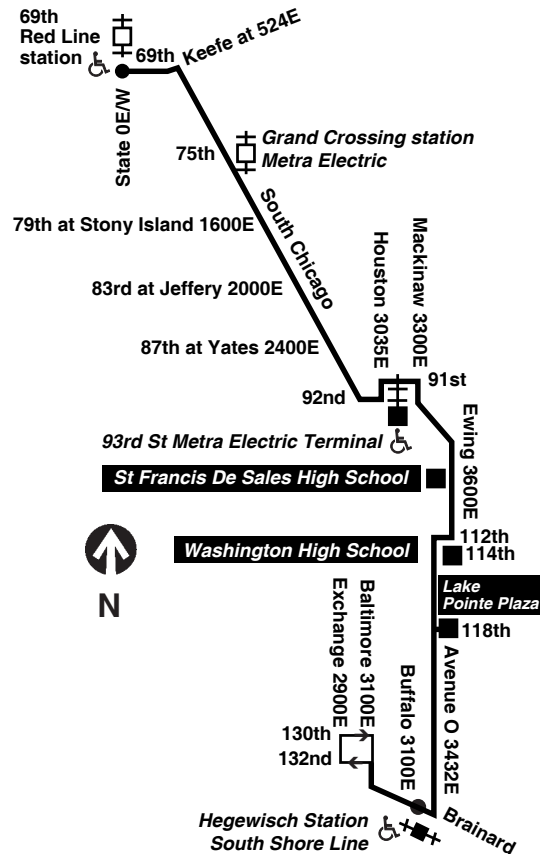

- #6 Jackson Park Express ♿ between 67th/Stony Island and 79th/South Shore
- #15 Jeffery Local ♿ between 67th/Jeffery and 75th/Jeffery
- #67 67th/69th/71st ♿ between 69th/Dan Ryan terminal and 67th/Jeffery
- #71 71st/South Shore ♿ from 75th/South Shore to 92nd/Commercial
- #75 74th/75th ♿ between 75th/Jeffery and 75th/South Shore
- #95 95th ♿ between 92nd/Commercial and 95th/Dan Ryan terminal

Supplementary service may be provided over portions of this route in addition to the trips shown. Please check destination signs and announcements when boarding buses.

For more information call the RTA Travel Information Center in Chicago: 312-836-7000. Open 5 a.m. until 1 a.m. every day.

Para obtener mayor información, en Español, llame al Centro de Información: 312-836-7000.

Chicago Transit Authority

30 ♿

South Chicago

Effective September 4, 2017

Monday through Saturday Route

Monday thru Friday 30 South Chicago

S - Trip operates on school days only
F - Trip begins at 114th/Avenue O on school days only
B - Trip ends at Brainard/Baltimore at time shown
am light face pm bold face

Saturday

30 South Chicago

Northbound