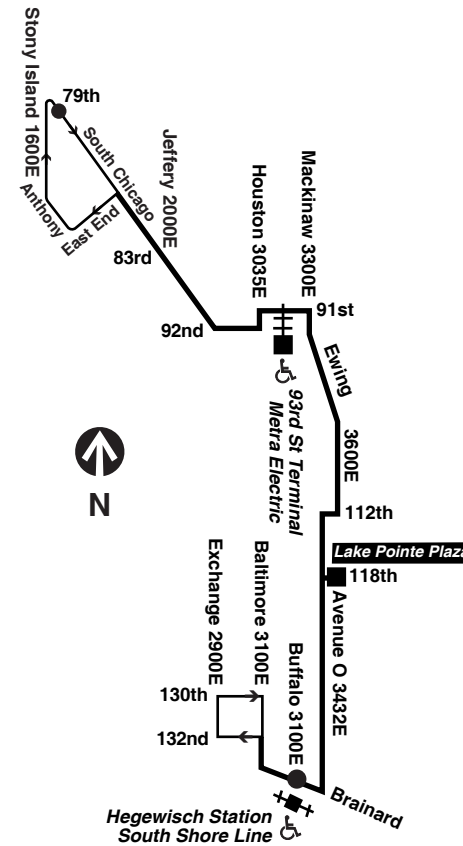

- #6 Jackson Park Express ♿ between 67th/Stony Island and 79th/South Shore
- #15 Jeffery Local ♿ between 67th/Jeffery and 75th/Jeffery
- #67 67th/69th/71st ♿ between 69th/Dan Ryan terminal and 67th/Jeffery
- #71 71st/South Shore ♿ from 75th/South Shore to 92nd/Commercial
- #75 74th/75th ♿ between 75th/Jeffery and 75th/South Shore
- #95 95th ♿ between 92nd/Commercial and 95th/Dan Ryan terminal

S - Trip operates on school days only
F - Trip begins at 114th/Avenue O on school days only
B - Trip ends at Brainard/Baltimore at time shown
am light face pm bold face

Saturday

30 South Chicago

Northbound

B - trip ends at Brainard/Baltimore at time shown
C - trip begins at 92nd/Commercial at time shown

am light face **pm bold face**

Chicago Transit Authority

South Chicago

Effective September 3, 2017

Sunday/Holiday Route

transitchicago.com

Sunday/Holiday 30 South Chicago

Northbound

Leave Hegewisch Station	118th/Ave. O Lake Pointe Plaza	106th/ Ewing	100th/ Ewing	91st/ Commercial	Arrive S. Chicago/ 79th
6:00am	6:10am	6:17am	6:20am	6:29am	6:37am
6:30	6:40	6:47	6:50	6:59	7:07
7:00	7:10	7:17	7:20	7:29	7:37
7:30	7:40	7:47	7:50	7:59	8:07
7:54	8:04	8:11	8:14	8:23	8:31
8:18	8:28	8:35	8:38	8:47	8:55
8:42	8:52	8:59	9:02	9:12	9:21
9:06	9:16	9:23	9:26	9:36	9:45
9:30	9:40	9:47	9:50	10:00	10:09
9:54	10:04	10:11	10:14	10:24	10:33
10:18	10:28	10:35	10:38	10:48	10:57
10:42	10:52	10:59	11:02	11:12	11:21