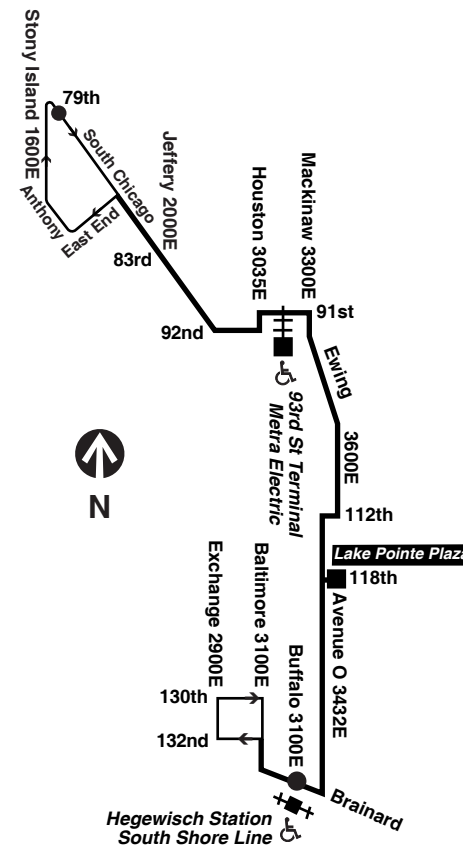

Southbound

Table with 7 columns: Leave 69th Red Line, South Chicago/79th, South Chicago/91st, 118th/Ave. O Lake Pointe Plaza, 134th/Baltimore, 130th/Exchange, Arrive Hegewisch Station. Rows show departure times from 5:50am to 10:30am.

B - trip ends at Brainard/Baltimore at time shown
C - trip begins at 92nd/Commercial at time shown

am light face pm bold face

Chicago Transit Authority

South Chicago
Effective June 16, 2019

Sunday/Holiday Route

transitchicago.com

Sunday/Holiday 30 South Chicago

Northbound

Table with 6 columns: Leave Hegewisch Station, 118th/Ave. O Lake Pointe Plaza, 106th/Ewing, 100th/Ewing, 91st/Commercial, Arrive S. Chicago/79th. Rows show departure times from 6:00am to 10:42am.

then every 24 minutes until

Table with 6 columns: Departure times from 3:54pm to 9:45pm for Northbound route.

Southbound

Table with 6 columns: Leave S. Chicago/79th, South Chicago/91st, 118th/Ave. O Lake Pointe Plaza, Brainard/Bruffalo, 134th/Baltimore, Arrive Hegewisch Station. Rows show departure times from 6:44am to 9:54am.