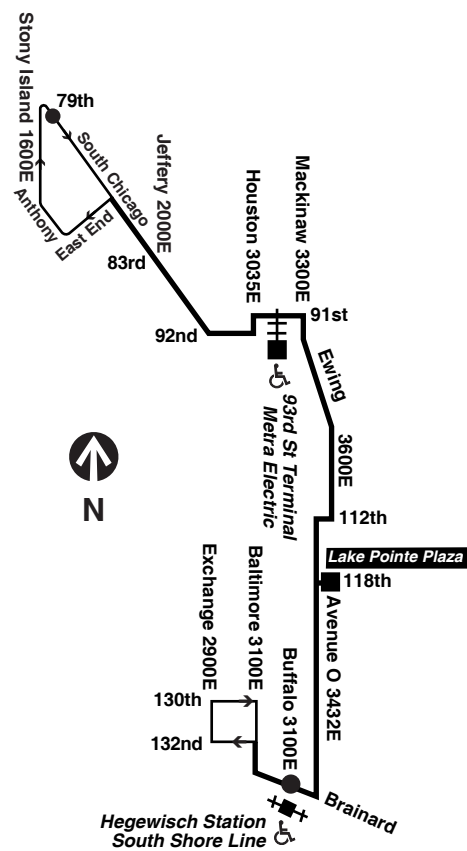

F - Trip begins at 114th/Avenue O on school days only
B - Trip ends at Brainard/Baltimore at time shown
am light face pm bold face

Saturday

30 South Chicago

Northbound

Table with 7 columns: Leave Station, 118th/Ave. O Lake Pointe Plaza, 100th/Ewing, South Chicago/91st, South Chicago/79th, South Chicago/71st, Arrive 69th Red Line. Rows show departure times from 4:55am to 10:30am.

Southbound

Table with 7 columns: Leave 69th Red Line, South Chicago/79th, South Chicago/91st, 118th/Ave. O Lake Pointe Plaza, 134th/Baltimore, 130th/Exchange, Arrive Hegewisch Station. Rows show departure times from 4:45am to 11:22am.

Chicago Transit Authority

30

South Chicago Effective June 14, 2020

Sunday/Holiday Route

Sunday/Holiday 30 South Chicago

Northbound

Table with 6 columns: Leave Hegewisch Station, 118th/Ave. O Lake Pointe Plaza, 106th/Ewing, 100th/Ewing, 91st/Commercial, Arrive S. Chicago/79th. Rows show departure times from 6:00am to 10:42am.

then every 24 minutes until

Table with 6 columns: Departure times for Northbound route from 3:54pm to 9:45pm.

Southbound

Table with 6 columns: Leave S. Chicago/79th, South Chicago/91st, 118th/Ave. O Lake Pointe Plaza, Brainard/Bufalo, 134th/Baltimore, Arrive Hegewisch Station. Rows show departure times from 6:00am to 9:54am.