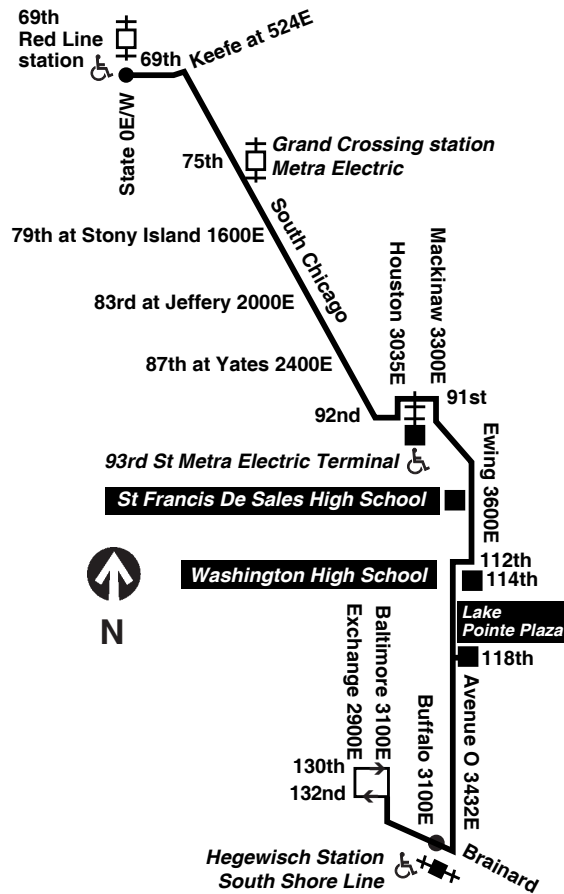

- #6 Jackson Park Express** between 67th/Stony Island and 79th/South Shore
- #15 Jeffery Local** between 67th/Jeffery and 75th/Jeffery
- #67 67th/69th/71st** between 69th/Red Line station and 67th/Jeffery
- #71 71st/South Shore** between 75th/South Shore to 92nd/Commercial
- #75 74th/75th** between 75th/Jeffery and 75th/South Shore
- #95 95th** between 92nd/Commercial and 95th/Dan Ryan Red Line station

## Monday thru Saturday Route

LV Hege- wisch Station	118th/Ave O Lake Pointe Plaza	106th/ Ewing	100th/ Ewing	AR South Chicago/ 79th
6:00a	6:10a	6:17a	6:20a	6:37a
6:30	6:40	6:47	6:50	7:07
7:00	7:10	7:17	7:20	7:37
7:30	7:40	7:47	7:50	8:07
7:54	8:04	8:11	8:14	8:31
8:18	8:28	8:35	8:38	8:55
8:42	8:52	8:59	9:02	9:21
9:06	9:16	9:23	9:26	9:45
9:30	9:40	9:47	9:50	10:09
9:54	10:04	10:11	10:14	10:33