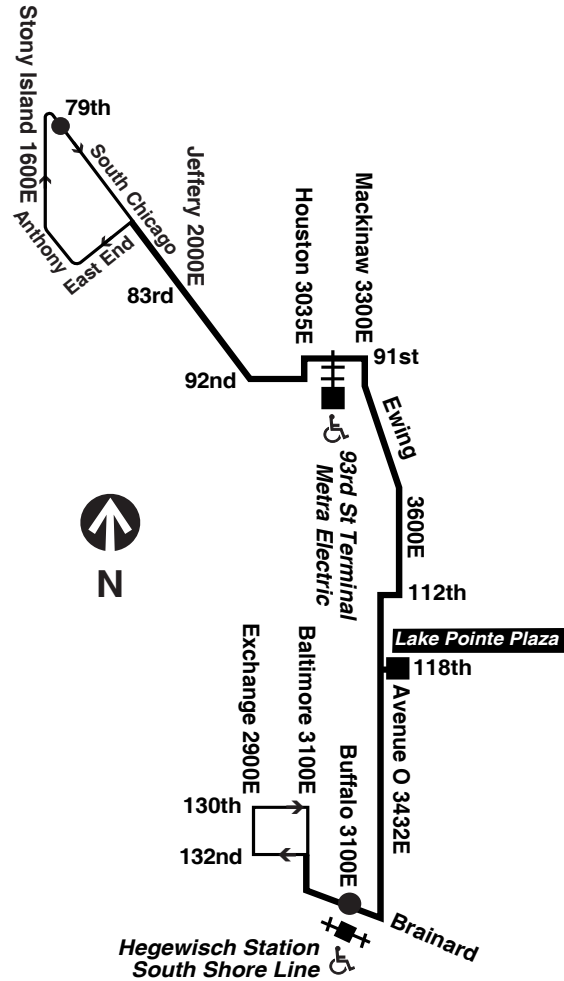

B - trip ends at Brainerd/Baltimore at time shown
C - trip begins at 92nd/Commercial at time shown

Chicago Transit Authority

30 South Chicago

Effective Jun. 9, 2024

Sunday/holiday Route

All CTA buses are accessible

transitchicago.com/bus/34

Sunday/holiday

#30 South Chicago

Northbound

LV Hege- wisch Station	118th/Ave O Lake Pointe Plaza	106th/ Ewing	100th/ Ewing	AR South Chicago/ 79th
6:00a	6:10a	6:17a	6:20a	6:37a
6:30	6:40	6:47	6:50	7:07
7:00	7:10	7:17	7:20	7:37
7:30	7:40	7:47	7:50	8:07
7:54	8:04	8:11	8:14	8:31
8:18	8:28	8:35	8:38	8:55
8:42	8:52	8:59	9:02	9:21
9:06	9:16	9:23	9:26	9:45
9:30	9:40	9:47	9:50	10:09
9:54	10:04	10:11	10:14	10:33

then every 24 minutes until

3:54p	4:04p	4:11p	4:14p	4:31p
4:18	4:28	4:35	4:38	4:55
4:42	4:52	4:59	5:02	5:19
5:06	5:16	5:23	5:26	5:43
5:30	5:40	5:47	5:50	6:07
5:54	6:04	6:11	6:14	6:31
6:18	6:28	6:35	6:38	6:55
6:42	6:52	6:59	7:02	7:19
7:06	7:16	7:23	7:26	7:43
7:29	7:39	7:46	7:49	8:06
7:52	8:02	8:09	8:12	8:29
8:15	8:25	8:32	8:35	8:52
8:45	8:55	9:02	9:05	9:22
9:15	9:25	9:32	9:35	9:52
9:45	9:55	10:02	10:05	10:22

Southbound

LV South Chicago/ 79th	100th/ Ewing	118th/Ave O Lake Pointe Plaza	134th/ Baltimore	130th/ Exchange	AR Hege- wisch Station
-----	-----	-----	5:51a	5:53a	5:57a
-----	-----	-----	6:21	6:23	6:27
-----	-----	-----	6:51	6:53	6:57
6:44a	7:01a	7:09a	7:20	7:22	7:26
-----	-----	-----	7:45	7:47	7:51
7:15	7:31	7:39	7:50	7:52	7:56
7:45	8:01	8:09	8:20	8:22	8:26
8:15	8:32	8:40	8:51	8:53	8:57
8:42	9:00	9:08	9:19	9:21	9:25
9:06	9:25	9:33	9:44	9:46	9:50
9:30	9:49	9:57	10:08	10:10	10:14
9:54	10:13	10:21	10:32	10:34	10:38

then every 24 minutes until

1:30p	1:49p	1:57p	2:08p	2:10p	2:14p
1:54	2:13	2:21	2:32	2:34	2:38
2:18	2:37	2:45	2:56	2:58	3:02
2:42	3:01	3:09	3:20	3:22	3:26
3:06	3:25	3:33	3:44	3:46	3:50
3:30	3:49	3:57	4:08	4:10	4:14
3:54	4:13	4:21	4:32	4:34	4:38
4:18	4:37	4:45	4:56	4:58	5:02
4:42	5:01	5:09	5:20	5:22	5:26
5:06	5:25	5:33	5:44	5:46	5:50
5:30	5:49	5:57	6:08	6:10	6:14
5:54	6:13	6:21	6:32	6:34	6:38
6:18	6:36	6:44	6:55	6:57	7:01
6:42	6:59	7:07	7:18	7:20	7:24
7:05	7:22	7:30	7:41	7:43	7:47
7:29	7:45	7:53	8:04	8:06	8:10
7:52	8:08	8:16	8:27	8:29	8:33
8:14	8:31	8:39	8:50	8:52	8:56
8:37	8:53	9:01	9:12	9:14	9:17B
8:59	9:16	9:24	9:35	9:37	9:41
9:29	9:46	9:54	10:05	10:07	10:10B
9:59	10:16	10:24	10:35	10:37	10:40B
10:30	10:46	10:54