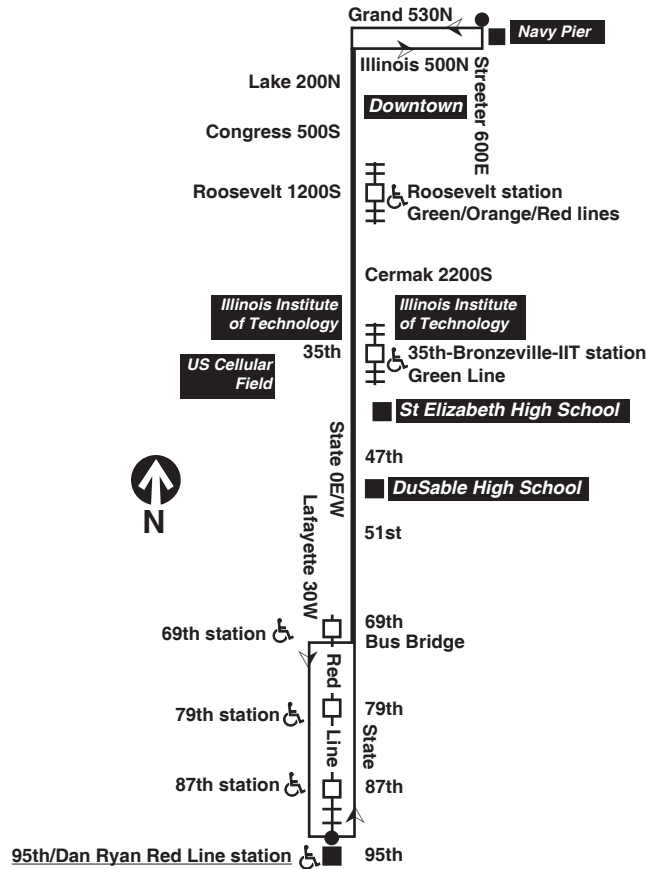

CTA Bike & Ride
Bicycle racks are available on the front exteriors of CTA buses. Bicycles can be placed on bicycle racks during normal hours of operation for each route. Racks accommodate two (2) bicycles at a time. Bicycles are also permitted on CTA trains during certain hours.

Please Stand Up
for Seniors and People with Disabilities
Federal law requires priority seating be designated for seniors and people with disabilities.

The schedules and other information in this timetable are subject to change. CTA does not assume responsibility for errors in timetables, nor for inconvenience or damage resulting from delayed trains or buses due to weather, traffic conditions, etc.

Supplementary service may be provided over portions of this route in addition to the trips shown. Please check destination signs and announcements when boarding buses.

CTA operating costs are funded in part through the Regional Transportation Authority, by the federal and state governments, and the City of Chicago and County of Cook.

For more information call the RTA Travel Information Center in Chicago: 312-836-7000. Open 5 a.m. until 1 a.m. every day.

Para obtener mayor información, en Español, llame al Centro de Información: 312-836-7000.

Chicago Transit Authority

State

Effective September 6, 2015

Additional service may be provided on school days, September through June

Monday thru Friday **29 State**

Northbound

Lv 95th Red Line	79th/ State	51st/ State	Cermak/ State	Lake/ State	Arrive Navy Pier
4:00am	4:08am	4:22am	4:36am	4:50am	4:56am
4:20	4:28	4:42	4:56	5:10	5:16
4:38	4:46	5:00	5:14	5:28	5:34
4:53	5:01	5:15	5:29	5:43	5:50
5:08	5:16	5:30	5:44	5:59	6:07
5:23	5:31	5:45	5:59	6:14	6:23
5:38	5:46	6:01	6:15	6:31	6:40
5:53	6:01	6:16	6:30	6:46	6:55
6:08	6:17	6:32	6:47	7:04	7:13
6:21	6:30	6:45	7:00	7:18	7:26
6:32	6:41	6:56	7:13	7:31	7:40
6:42	6:51	7:07	7:23	7:42	7:51
6:50	6:59	7:15	7:31	7:50	7:59
6:56	7:05	7:21	7:38	7:58	8:07
7:02	7:11	7:28	7:45	8:05	8:14
7:08	7:17	7:35	7:53	8:13	8:23
7:14	7:23	7:41	7:59	8:20	8:30
7:20	7:29	7:47	8:06	8:27	8:37
7:26	7:35	7:54	8:13	8:35	8:45
7:32	7:41	8:00	8:19	8:41	8:51
7:39	7:48	8:07	8:26	8:48	8:58
7:47	7:56	8:15	8:34	8:56	9:06
7:56	8:05	8:24	8:43	9:05	9:15

then every 10 to 14 minutes until

12:26pm	12:36pm	12:54pm	1:12pm	1:32pm	1:41pm
12:40	12:49	1:07	1:25	1:46	1:55
12:53	1:03	1:21	1:39	1:59	2:08
1:07	1:16	1:34	1:52	2:13	2:22
1:20	1:29	1:47	2:05	2:26	2:35
1:33	1:42	2:00	2:18	2:39	2:48
1:46	1:55	2:13	2:31	2:52	3:01
1:59	2:08	2:26	2:44	3:05	3:14
2:12	2:21	2:39	2:57	3:18	3:27
2:25	2:34	2:52	3:10	3:31	3:40
2:38	2:47	3:05	3:23	3:44	3:53
2:51	3:00	3:18	3:36	3:57	4:06
3:03	3:13	3:31	3:49	4:10	4:19
3:15	3:26	3:44	4:02	4:23	4:32
3:27	3:38	3:56	4:14	4:36	4:46
3:39	3:50	4:09	4:27	4:50	5:00
3:49	4:00	4:18	4:36	4:59	5:09
3:59	4:10	4:29	4:46	5:10	5:21
4:11	4:22	4:40	4:58	5:22	5:32
4:23	4:34	4:52	5:10	5:34	5:44
4:35	4:46	5:04	5:22	5:46	5:56
4:47	4:58	5:16	5:34	5:58	6:08
5:01	5:12	5:30	5:47	6:10	6:20
5:15	5:26	5:44	6:01	6:23	6:33
5:29	5:40	5:58	6:15	6:36	6:46
5:44	5:54	6:12	6:29	6:49	6:58
5:59	6:10	6:28	6:44	7:04	7:13
6:16	6:27	6:44	7:00	7:19	7:28
6:36	6:46	7:03	7:19	7:38	7:47
6:56	7:06	7:23	7:39	7:56	8:05
7:16	7:26	7:43	7:59	8:16	8:25
7:36	7:46	8:03	8:19	8:36	8:45
7:56	8:06	8:23	8:39	8:56	9:05
8:17	8:26	8:44	8:59	9:17	9:25
8:39	8:49	9:05	9:20	9:37	9:45
9:02	9:11	9:27	9:42	9:57	10:06
9:24	9:34	9:50	10:04	10:20	10:28
9:47	9:56	10:12	10:26	10:42	10:50
10:10	10:19	10:35	10:49	11:04	11:11
10:35	10:43	10:59	11:13	11:27	11:34
11:00	11:08	11:23	11:36	11:49	11:56
11:30	11:37	11:51	12:02am	12:14am	12:21am

Southbound

Leave Navy Pier	Lake/ State	Cermak/ State	51st/ State	79th/ Lafayette	Arr 95th Red Line
5:02am	5:12am	5:25am	5:37am	5:51am	5:57am
5:22	5:32	5:45	5:57	6:11	6:17
5:40	5:50	6:03	6:15	6:29	6:35
5:57	6:07	6:21	6:34	6:48	6:55
6:13	6:24	6:38	6:51	7:07	7:13
6:30	6:41	6:56	7:10	7:26	7:33
6:46	6:58	7:14	7:30	7:45	7:53
7:03	7:15	7:32	7:49	8:05	8:12
7:19	7:32	7:49	8:05	8:21	8:29
7:33	7:46	8:03	8:19	8:35	8:43
7:47	7:59	8:16	8:33	8:49	8:56
8:00	8:13	8:30	8:46	9:02	9:09
8:13	8:26	8:43	8:58	9:15	9:22
8:26	8:39	8:56	9:11	9:27	9:34
8:39	8:52	9:08	9:23	9:38	9:45
8:52	9:05	9:21	9:36	9:51	9:58
9:05	9:18	9:34	9:49	10:04	10:11
9:18	9:31	9:47	10:02	10:17	10:24
9:31	9:44	10:00	10:15	10:30	10:37
9:44	9:56	10:13	10:28	10:44	10:50
9:56	10:09	10:26	10:41	10:56	11:03
10:09	10:21	10:39	10:54	11:10	11:17
10:21	10:34	10:51	11:07	11:22	11:30
10:34	10:47	11:05	11:21	11:37	11:45
10:46	10:59	11:17	11:34	11:50	11:57