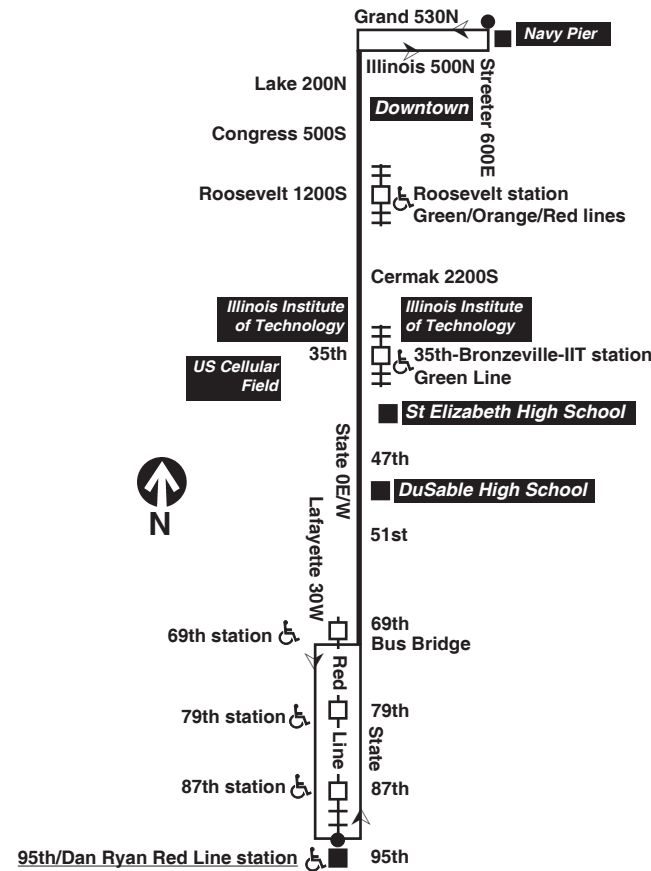

Chicago Transit Authority

State

Effective March 25, 2018
Additional service may be provided on school days, September through June

Monday thru Friday

29 State

Northbound

Lv 95th Red Line	State/ 79th	State/ 51st	State/ Cermak	State/ Lake	Arrive Navy Pier
3:58am	4:08am	4:22am	4:36am	4:50am	4:56am
4:18	4:28	4:42	4:56	5:10	5:16
4:36	4:46	5:00	5:14	5:28	5:34
4:51	5:01	5:15	5:29	5:43	5:50
5:06	5:16	5:30	5:44	5:59	6:07
5:21	5:31	5:45	5:59	6:14	6:23
5:36	5:46	6:01	6:15	6:31	6:40
5:51	6:01	6:16	6:30	6:46	6:55
6:05	6:16	6:31	6:46	7:02	7:11
6:17	6:28	6:43	6:58	7:15	7:24
6:27	6:38	6:53	7:09	7:26	7:35
6:36	6:47	7:02	7:19	7:37	7:46
6:44	6:55	7:11	7:27	7:46	7:55
6:52	7:02	7:18	7:35	7:54	8:03
6:59	7:09	7:26	7:44	8:03	8:12
7:05	7:16	7:33	7:51	8:11	8:20
7:12	7:23	7:41	7:59	8:19	8:29
7:20	7:31	7:49	8:08	8:29	8:38
7:28	7:39	7:57	8:17	8:39	8:48
7:36	7:47	8:06	8:25	8:47	8:57
7:45	7:56	8:15	8:34	8:56	9:06
7:54	8:05	8:24	8:43	9:05	9:15
8:03	8:14	8:33	8:52	9:14	9:24
8:12	8:23	8:42	9:01	9:23	9:33
8:21	8:32	8:51	9:10	9:32	9:41
8:32	8:43	9:01	9:20	9:41	9:50
8:43	8:54	9:12	9:31	9:51	10:00
8:56	9:07	9:25	9:43	10:02	10:11

Saturday

29 State

Northbound

Table with 7 columns: Lv 95th Red Line, State/79th, State/51st, State/Cermak, State/Lake, Arrive Navy Pier. Rows show departure times from 3:58am to 1:31pm.

Southbound

Table with 7 columns: Leave Navy Pier, State/Lake, State/Cermak, State/51st, Lafayette / 79th, Arr 95th Red Line. Rows show departure times from 5:01am to 1:34pm.

Sunday/Holiday

29 State

Northbound

Table with 7 columns: Lv 95th Red Line, State/79th, State/51st, State/Cermak, State/Lake, Arrive Navy Pier. Rows show departure times from 3:58am to 11:56pm.

Southbound

Table with 7 columns: Leave Navy Pier, State/Lake, State/Cermak, State/51st, Lafayette / 79th, Arr 95th Red Line. Rows show departure times from 5:04am to 4:33pm.