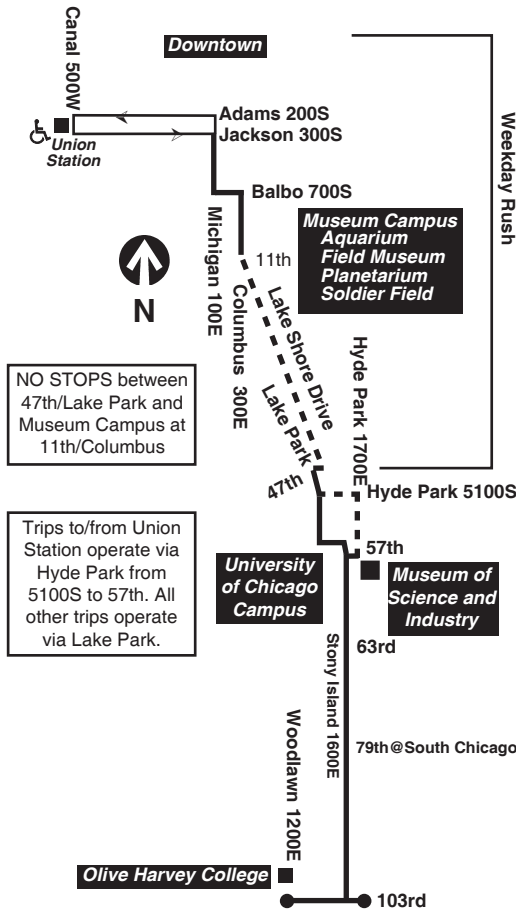

CTA Bike & Ride

Bicycle racks are available on the front exteriors of CTA buses. Bicycles can be placed on bicycle racks during normal hours of operation for each route. Racks accommodate two (2) bicycles at a time. Bicycles are also permitted on CTA trains during certain hours.

Please Stand Up ♿

for Seniors and People with Disabilities

Federal law requires priority seating be designated for seniors and people with disabilities.

Supplementary service may be provided over portions of this route in addition to the trips shown. Please check destination signs and announcements when boarding buses.

For more information call the RTA Travel Information Center in Chicago: 312-836-7000. Open 5 a.m. until 1 a.m. every day.

Para obtener mayor información, en Español, llame al Centro de Información: 312-836-7000.

Chicago Transit Authority

28 ♿

Stony Island

Effective March 30, 2014

Additional service may be provided on school days, late August through June

NO STOPS between 47th/Lake Park and Museum Campus at 11th/Columbus

Trips to/from Union Station operate via Hyde Park from 5100S to 57th. All other trips operate via Lake Park.

Monday thru Friday

28 Stony Island

Northbound

Lv Olive-Harvey College	Lv 103rd/ Stony Island	63rd/ Stony Island	Arrive 47th/ Lake Park	11th/ Columbus	Arrive Union Station
----	3:57am	4:16am	4:26am	----	----
----	4:27	4:46	4:56	----	----
----	4:57	5:16	5:26	----	----
----	5:18	5:37	5:47	----	----
----	5:38	5:57	6:07	----	----
5:47am	5:51	6:10H	6:20	6:27am	6:43am
----	5:58	6:17	6:27	----	----
5:59	6:03	6:22H	6:32	6:39	6:55
----	6:08	6:27	6:37	----	----
6:09	6:13	6:32H	6:42	6:49	7:05
----	6:16	6:38	6:53	----	----
6:17	6:21	6:43H	6:58	7:08	7:28
----	6:28	6:47H	7:05	7:15	7:35
----	6:31	6:53	7:07	----	----
6:32	6:36	6:58H	7:13	7:23	7:43
6:41	6:45	7:07H	7:22	7:32	7:52
6:47	6:51	7:13H	7:28	7:38	7:58
6:52	6:56	7:20H	7:35	7:45	8:07
6:58	7:02	7:26H	7:41	7:51	8:13
7:04	7:08	7:32H	7:47	7:57	8:19

then every 10 to 13 minutes via Hyde Park Blvd to Union Station until

8:35	8:39	9:03H	9:18	9:28	9:48
8:49	8:53	9:16H	9:31	9:38	9:56
9:04	9:08	9:31H	9:46	9:53	10:11
9:19	9:23	9:46	10:01	----	----

then every 15 minutes to 47th/Lake Park until

2:19pm	2:23pm	2:47pm	3:00pm	----	----
----	2:30	2:55	3:09	----	----
2:29	2:33	2:57	3:10	----	----
----	2:39	3:04	3:18	----	----
2:39	2:43	3:08	3:22	----	----
2:49	2:53	3:18	3:32	----	----
2:58	3:02	3:27	3:41	----	----
3:08	3:12	3:37	3:51	----	----
3:15	3:19	3:44H	3:59	4:07pm	4:30pm
3:20	3:24	3:49	4:04	----	----
3:25	3:29	3:54H	4:09	4:17	4:40
3:35	3:39	4:04H	4:19	4:27	4:50
3:45	3:49	4:14H	4:29	4:37	5:00
3:55	3:59	4:24H	4:39	4:47	5:10
4:05	4:09	4:34H	4:49	4:57	5:20
4:15	4:19	4:44H	4:59	5:07	5:27
4:25	4:29	4:54H	5:09	5:17	5:37
4:38	4:42	5:07H	5:22	5:30	5:50
4:51	4:55	5:20H	5:35	5:43	6:03
5:05	5:09	5:34H	5:49	5:57	6:17
5:18	5:22	5:47	6:02	----	----
5:31	5:35	6:00	6:15	----	----
5:45	5:49	6:14	6:29	----	----
6:00	6:04	6:28	6:41	----	----
6:15	6:19	6:43	6:56	----	----
6:30	6:34	6:58	7:11	----	----

then every 17 to 20 minutes to 47th/Lake Park until

9:16	9:20	9:43	9:53	----	----
9:36	9:40	10:03	10:13	----	----
9:56	10:00	10:23	10:33	----	----
10:16	10:20	10:43	10:53	----	----
----	10:40	11:03	11:13	----	----
----	11:00	11:23	11:33	----	----
----	11:20	11:43	11:53	----	----
----	11:40	12:03am	12:13am	----	----

H - Trip operates via Hyde Park Blvd between 5100S and 57th Street am light face **pm bold face**

Southbound