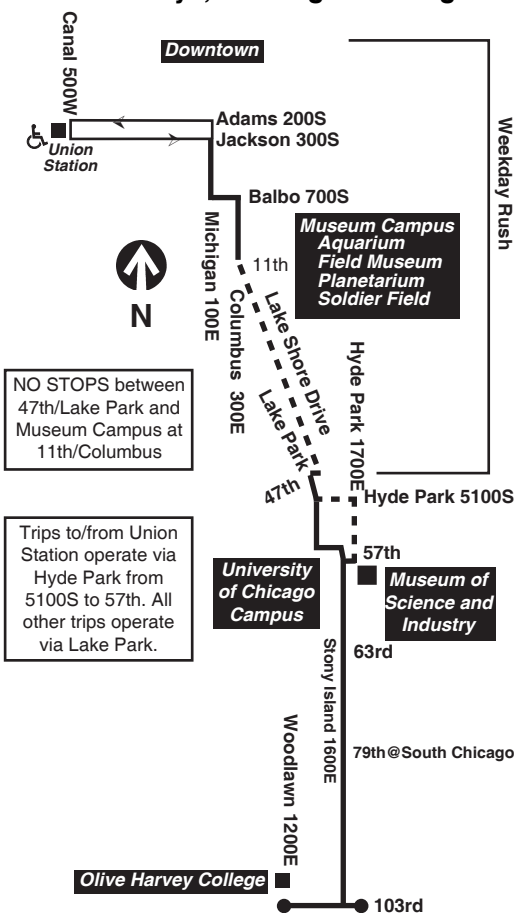

CTA Bike & Ride

Bicycle racks are available on the front exteriors of CTA buses. Bicycles can be placed on bicycle racks during normal hours of operation for each route. Racks accommodate two (2) bicycles at a time. Bicycles are also permitted on CTA trains during certain hours.

Please Stand Up

for Seniors and People with Disabilities

Federal law requires priority seating be designated for seniors and people with disabilities.

Supplementary service may be provided over portions of this route in addition to the trips shown. Please check destination signs and announcements when boarding buses.

For more information call the RTA Travel Information Center in Chicago: 312-836-7000. Open 5 a.m. until 1 a.m. every day.

Para obtener mayor información, en Español, llame al Centro de Información: 312-836-7000.

Chicago Transit Authority

28

Stony Island

Effective March 22, 2015

Additional service may be provided on school days, late August through June

NO STOPS between 47th/Lake Park and Museum Campus at 11th/Columbus

Trips to/from Union Station operate via Hyde Park from 5100S to 57th. All other trips operate via Lake Park.

Monday thru Friday

28 Stony Island

Northbound

Lv Olive-Harvey College	Lv 103rd/ Stony Island	63rd/ Stony Island	Arrive 47th/ Lake Park	11th/ Columbus	Arrive Union Station
----	4:00am	4:21am	4:29am	----	----
----	4:30	4:51	4:59	----	----
----	4:55	5:16	5:24	----	----
----	5:15	5:36	5:46	----	----
----	5:30	5:53	6:04	----	----
----	5:45	6:08	6:19	----	----
5:50am	5:55	6:18H	6:29	6:38am	6:52am
5:55	6:00	6:23	6:34	----	----
6:00	6:05	6:28H	6:39	6:48	7:02
6:05	6:10	6:33	6:44	----	----
6:10	6:15	6:38H	6:49	6:58	7:12
6:15	6:20	6:43	6:54	----	----
6:20	6:25	6:48H	6:59	7:08	7:22
6:25	6:30	6:53	7:04	----	----
6:30	6:35	6:58H	7:09	7:18	7:32

then every 5 to 9 minutes via Hyde Park Blvd to Union Station until

7:16	7:21	7:50H	8:07	8:18	8:37
7:25	7:30	7:59H	8:16	8:27	8:46
7:35	7:40	8:09H	8:26	8:37	8:55

then every 10 to 15 minutes via Hyde Park Blvd to Union Station until

9:02	9:07	9:34H	9:48	9:57	10:13
9:18	9:23	9:50	10:01	----	----
9:34	9:39	10:06	10:16	----	----
9:50	9:55	10:22	10:32	----	----
10:06	10:11	10:38	10:48	----	----
10:22	10:27	10:54	11:04	----	----
10:38	10:43	11:10	11:20	----	----
10:54	10:59	11:26	11:36	----	----
11:10	11:15	11:41	11:51	----	----

then every 12 to 15 minutes to 47th/Lake Park until

2:28pm	2:33pm	3:00pm	3:11pm	----	----
----	2:34S	3:01	3:13	----	----
2:39	2:44	3:11	3:22	----	----
----	2:44S	3:11	3:23	----	----
2:50	2:55	3:22	3:33	----	----
3:01	3:06	3:33	3:44	----	----
3:12	3:17	3:45	3:58	----	----
3:22	3:27	3:56H	4:10	4:20pm	4:39pm
3:31	3:36	4:06H	4:21	4:32	4:52
3:40	3:45	4:15H	4:30	4:41	5:01
3:50	3:55	4:25H	4:40	4:51	5:11
4:00	4:05	4:35H	4:50	5:01	5:21
4:10	4:15	4:45H	5:00	5:11	5:31
4:20	4:25	4:55H	5:10	5:21	5:41
4:30	4:35	5:05H	5:20	5:31	5:51
4:40	4:45	5:15H	5:30	5:41	6:01
4:52	4:57	5:27H	5:42	5:53	6:13
5:05	5:10	5:40H	5:54	6:05	6:25
5:20	5:25	5:53	6:05	----	----
5:35	5:40	6:08	6:18	----	----
5:50	5:55	6:23	6:33	----	----
6:05	6:10	6:38	6:48	----	----
6:22	6:27	6:53	7:04	----	----
6:40	6:45	7:11	7:22	----	----

then every 20 minutes to 47th/Lake Park until

10:00	10:05	10:28	10:37	----	----
10:20	10:25	10:48	10:57	----	----
----	10:45	11:08	11:17	----	----
----	11:05	11:28	11:37	----	----
----	11:25	11:48	11:57	----	----
----	11:45	12:08am	12:17am	----	----

H - Trip operates via Hyde Park Blvd between 5100S and 57th Street
S - Trip operates on school days only
am light face pm bold face

Southbound