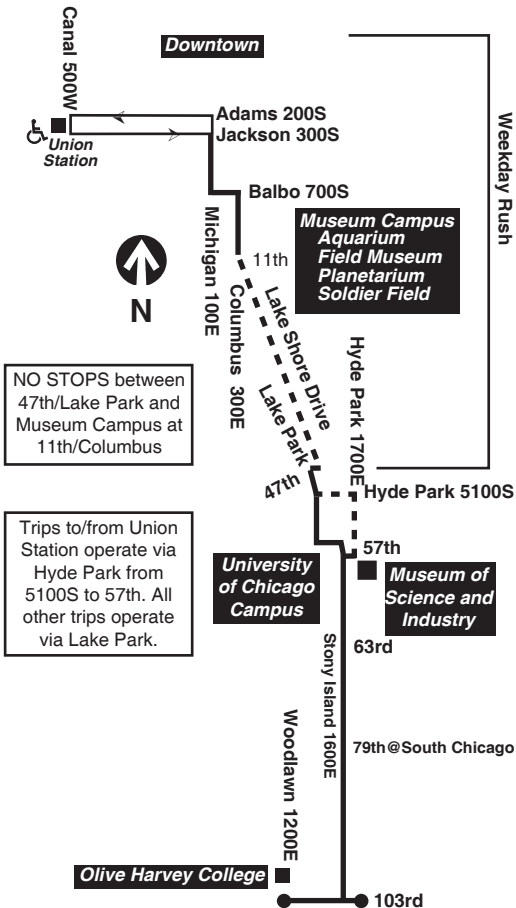

For more Information call the RTA Travel Information Center in Chicago: 312-836-7000. Open 5 a.m. until 1 a.m. every day.

Para obtener mayor información, en Español, llame al Centro de Información: 312-836-7000.

**Chicago Transit Authority**

**28** ♿

**Stony Island**

Effective September 6, 2015

Additional service may be provided on school days, September through June

NO STOPS between 47th/Lake Park and Museum Campus at 11th/Columbus

then every 5 to 9 minutes via Hyde Park Blvd to Union Station until

|      |      |       |      |      |      |
|------|------|-------|------|------|------|
| 7:16 | 7:21 | 7:50H | 8:07 | 8:18 | 8:37 |
| 7:25 | 7:30 | 7:59H | 8:16 | 8:27 | 8:46 |
| 7:35 | 7:40 | 8:09H | 8:26 | 8:37 | 8:55 |

T - Trip ends at 103rd/Stony Island at time shown