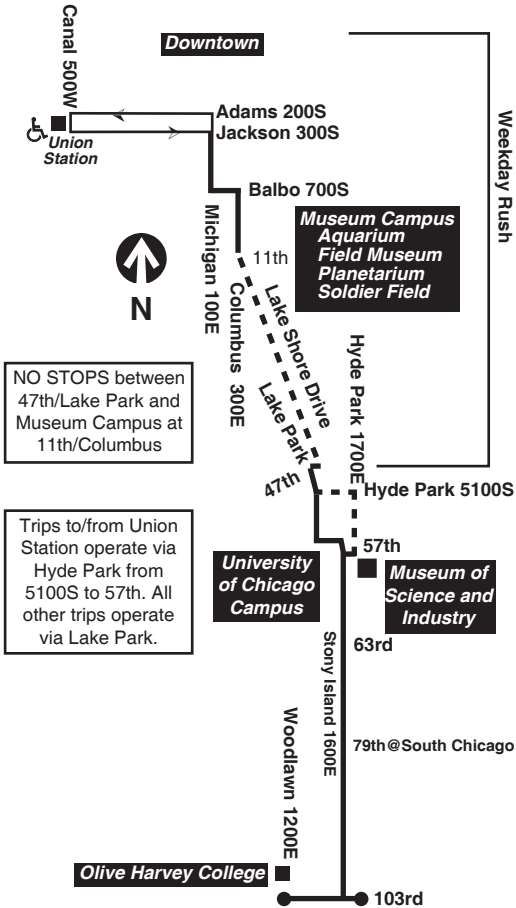

CTA Bike & Ride

Bicycle racks are available on the front exteriors of CTA buses. Bicycles can be placed on bicycle racks during normal hours of operation for each route. Racks accommodate two (2) bicycles at a time. Bicycles are also permitted on CTA trains during certain hours.

Please Stand Up

for Seniors and People with Disabilities

Federal law requires priority seating be designated for seniors and people with disabilities.

Supplementary service may be provided over portions of this route in addition to the trips shown. Please check destination signs and announcements when boarding buses.

For more Information call the RTA Travel Information Center in Chicago: 312-836-7000. Open 5 a.m. until 1 a.m. every day.

Para obtener mayor información, en Español, llame al Centro de Información: 312-836-7000.

Chicago Transit Authority

28
Stony Island

Effective December 20, 2015

Additional service may be provided on school days, September through June

Monday thru Friday

28 Stony Island

Northbound

Lv Olive-Harvey College	Lv 103rd/ Stony Island	63rd/ Stony Island	Arrive 47th/ Lake Park	11th/ Columbus	Arrive Union Station
----	4:00am	4:21am	4:29am	----	----
----	4:30	4:51	4:59	----	----
----	4:55	5:16	5:24	----	----
----	5:15	5:36	5:46	----	----
----	5:30	5:53	6:04	----	----
----	5:45	6:08	6:19	----	----
5:50am	5:55	6:18H	6:29	6:38am	6:52am
5:55	6:00	6:23	6:34	----	----
6:00	6:05	6:28H	6:39	6:48	7:02
6:05	6:10	6:33	6:44	----	----
6:10	6:15	6:38H	6:49	6:58	7:12
6:15	6:20	6:43	6:54	----	----
6:20	6:25	6:48H	6:59	7:08	7:22
6:25	6:30	6:53	7:04	----	----
6:30	6:35	6:58H	7:09	7:18	7:32

then every 5 to 9 minutes via Hyde Park Blvd to Union Station until

7:25	7:30	7:59H	8:16	8:27	8:46
7:35	7:40	8:09H	8:26	8:37	8:55
7:45	7:50	8:18H	8:34	8:45	9:02

then every 10 to 15 minutes via Hyde Park Blvd to Union Station until

9:02	9:07	9:34H	9:48	9:57	10:13
9:18	9:23	9:50	10:01	----	----
9:34	9:39	10:06	10:16	----	----
9:50	9:55	10:22	10:32	----	----
10:06	10:11	10:38	10:48	----	----
10:22	10:27	10:54	11:04	----	----
10:38	10:43	11:10	11:20	----	----
10:54	10:59	11:26	11:36	----	----
11:10	11:15	11:41	11:51	----	----

then every 12 to 15 minutes to 47th/Lake Park until

2:28pm	2:33pm	3:00pm	3:11pm	----	----
2:39	2:44	3:11	3:22	----	----
2:50	2:55	3:22	3:33	----	----
3:01	3:06	3:33	3:44	----	----
3:12	3:17	3:45	3:58	----	----
3:23	3:28	3:57H	4:11	4:21pm	4:40pm
3:33	3:38	4:08H	4:23	4:34	4:54
3:43	3:48	4:18H	4:33	4:44	5:04
3:52	3:57	4:27H	4:42	4:53	5:13
4:01	4:06	4:36H	4:51	5:02	5:22
4:10	4:15	4:45H	5:00	5:11	5:31
4:20	4:25	4:55H	5:10	5:21	5:41
4:30	4:35	5:05H	5:20	5:31	5:51
4:41	4:46	5:16H	5:31	5:42	6:02
4:53	4:58	5:28H	5:43	5:54	6:14
5:07	5:12	5:42H	5:56	6:07	6:27
5:22	5:27	5:55	6:07	----	----
5:38	5:43	6:11	6:21	----	----
5:54	5:59	6:27	6:37	----	----
6:10	6:15	6:43	6:53	----	----
6:26	6:31	6:57	7:08	----	----
6:42	6:47	7:13	7:24	----	----
7:00	7:05	7:31	7:42	----	----

then every 20 minutes to 47th/Lake Park until

10:00	10:05	10:28	10:37	----	----
10:20	10:25	10:48	10:57	----	----
----	10:45	11:08	11:17	----	----
----	11:05	11:28	11:37	----	----
----	11:25	11:48	11:57	----	----
----	11:45	12:08am	12:17am	----	----

H - Trip operates via Hyde Park Blvd between 5100S and 57th Street am light face pm bold face

Southbound