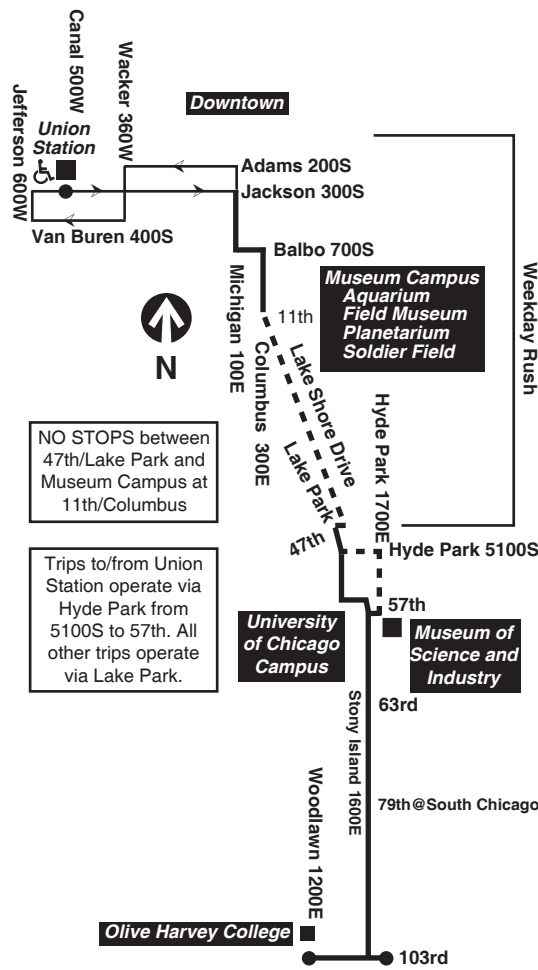

CTA Bike & Ride

Bicycle racks are available on the front exteriors of CTA buses. Bicycles can be placed on bicycle racks during normal hours of operation for each route. Racks accommodate two (2) bicycles at a time. Bicycles are also permitted on CTA trains during certain hours.

Please Stand Up

for Seniors and People with Disabilities

Federal law requires priority seating be designated for seniors and people with disabilities.

Supplementary service may be provided over portions of this route in addition to the trips shown. Please check destination signs and announcements when boarding buses.

For more information call the RTA Travel Information Center in Chicago: 312-836-7000. Open 5 a.m. until 1 a.m. every day.

Para obtener mayor información, en Español, llame al Centro de Información: 312-836-7000.

Chicago Transit Authority

28
Stony Island

Effective September 4, 2016

NO STOPS between 47th/Lake Park and Museum Campus at 11th/Columbus

Trips to/from Union Station operate via Hyde Park from 5100S to 57th. All other trips operate via Lake Park.

Monday thru Friday **28 Stony Island**

Northbound

Lv Olive-Harvey College	Lv 103rd/ Stony Island	63rd/ Stony Island	Arrive 47th/ Lake Park	11th/ Columbus	Arrive Union Station
----	4:00am	4:21am	4:29am	----	----
----	4:30	4:51	4:59	----	----
----	4:55	5:16	5:24	----	----
----	5:15	5:36	5:46	----	----
----	5:30	5:53	6:04	----	----
----	5:45	6:08	6:19	----	----
5:50am	5:55	6:18H	6:29	6:38am	6:52am
5:55	6:00	6:23	6:34	----	----
6:00	6:05	6:28H	6:39	6:48	7:02
6:05	6:10	6:33	6:44	----	----
6:10	6:15	6:38H	6:49	6:58	7:12
6:15	6:20	6:43	6:54	----	----
6:20	6:25	6:48H	6:59	7:08	7:22
6:25	6:30	6:53	7:04	----	----
6:30	6:35	6:58H	7:09	7:18	7:32
6:35	6:40	7:04H	7:16	7:26	7:38W
6:40	6:45	7:10H	7:23	7:33	7:49
6:45	6:50	7:16H	7:31	7:41	7:56W
6:50	6:55	7:22H	7:37	7:48	8:05
6:55	7:00	7:28H	7:44	7:55	8:14
7:00	7:05	7:34H	7:51	8:02	8:19W
7:07	7:12	7:41H	7:58	8:09	8:28
7:16	7:21	7:50H	8:07	8:18	8:35W
7:25	7:30	7:59H	8:16	8:27	8:46
7:35	7:40	8:09H	8:26	8:37	8:53W
7:45	7:50	8:18H	8:34	8:45	9:02
7:56	8:01	8:28H	8:42	8:52	9:06W
8:08	8:13	8:40H	8:54	9:03	9:19
8:21	8:26	8:53H	9:07	9:16	9:30W
8:34	8:39	9:06H	9:20	9:29	9:43W
8:47	8:52	9:19H	9:33	9:42	9:56W
9:02	9:07	9:34H	9:48	9:57	10:11W
9:18	9:23	9:50	10:01	----	----

then every 13 to 16 minutes to 47th/Lake Park until

2:16pm	2:21pm	2:48pm	2:59pm	----	----
2:28	2:33	3:00	3:11	----	----
2:39	2:44	3:11	3:22	----	----
2:50	2:55	3:22	3:33	----	----
3:01	3:06	3:33	3:44	----	----
3:12	3:17	3:45	3:58	----	----
3:23	3:28	3:58H	4:12	4:23pm	4:42pm
3:33	3:38	4:08H	4:23	4:34	4:54
3:43	3:48	4:18H	4:33	4:44	5:04
3:52	3:57	4:27H	4:42	4:53	5:13
4:01	4:06	4:36H	4:51	5:02	5:22
4:10	4:15	4:45H	5:00	5:11	5:31
4:20	4:25	4:55H	5:10	5:21	5:41
4:30	4:35	5:05H	5:20	5:31	5:51
4:41	4:46	5:16H	5:31	5:42	6:02
4:53	4:58	5:28H	5:43	5:54	6:14
5:07	5:12	5:42H	5:56	6:07	6:27
5:22	5:27	5:55	6:07	----	----
5:38	5:43	6:11	6:21	----	----
5:54	5:59	6:27	6:37	----	----
6:10	6:15	6:43	6:53	----	----
6:26	6:31	6:57	7:08	----	----
6:42	6:47	7:13	7:24	----	----
7:00	7:05	7:31	7:42	----	----
7:20	7:25	7:51	8:02	----	----

then every 20 minutes to 47th/Lake Park until

10:20	10:25	10:48	10:57	----	----
----	10:45	11:08	11:17	----	----
----	11:05	11:28	11:37	----	----
----	11:25	11:48	11:57	----	----
----	11:45	12:08am	12:17am	----	----

H - Trip operates via Hyde Park Blvd between 5100S and 57th Street
W - Trip ends at Adams/Wacker at time shown
am light face pm bold face

Southbound