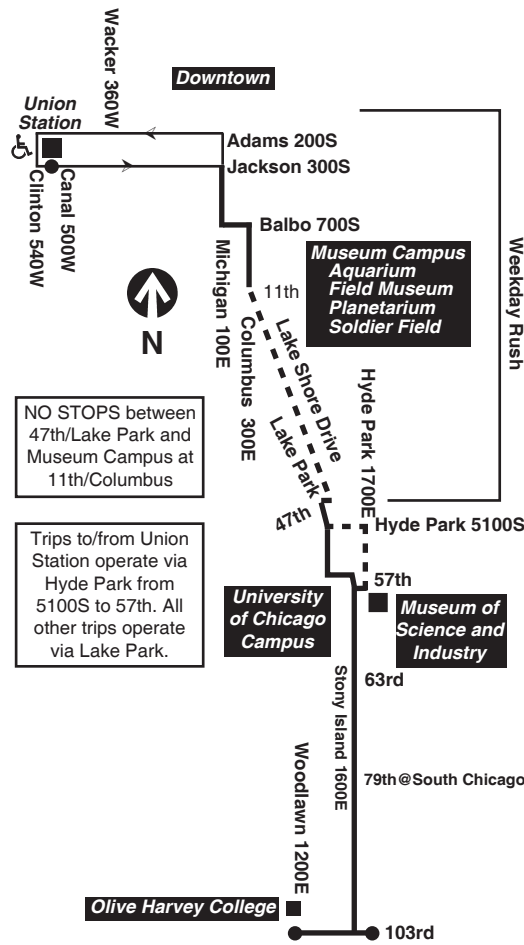

For more Information call the RTA Travel Information Center in Chicago: 312-836-7000. Open 5 a.m. until 1 a.m. every day.

Para obtener mayor información, en Español, llame al Centro de Información: 312-836-7000.

**Chicago Transit Authority**

**28** ♿

**Stony Island**

Effective September 3, 2017

NO STOPS between 47th/Lake Park and Museum Campus at 11th/Columbus

Trips to/from Union Station operate via Hyde Park from 5100S to 57th. All other trips operate via Lake Park.

H - Trip operates via Hyde Park Blvd between 5100S and 57th Street  
 C - Trip ends at Adams/Canal at time shown  
 am light face pm bold face

**Southbound**

Leave Union Station	Columbus /11th	Leave Lake Park/ 47th	Stony Island/ 63rd	Stony Island/ 94th	Arr Olive-Harvey College
----	----	4:36am	4:44am	5:01am	5:06T
----	----	5:06	5:14	5:31	5:36T
----	----	5:36	5:45	6:03	6:07
----	----	6:06	6:15	6:33	6:38
----	----	6:31	6:41	7:00	7:05
----	----	6:48	6:59	7:20	7:25
----	----	7:05	7:16	7:37	7:42
7:00am	7:12am	7:20H	7:31	7:52	7:57
7:14	7:27	7:35H	7:48	8:09	8:13
7:28	7:43	7:50H	8:05	8:26	8:31
7:43	7:58	8:06H	8:21	8:42	8:46
7:59	8:14	8:22H	8:37	8:58	9:02
8:16	8:30	8:37H	8:50	9:12	9:16
8:32	8:47	8:54H	9:06	9:27	9:31
8:49	9:03	9:10H	9:22	9:44	9:48
9:06	9:20	9:27H	9:39	10:01	10:05
9:23	9:37	9:44H	9:56	10:18	10:22
----	----	10:11	10:13	10:35	10:39
----	----	10:17	10:29	10:51	10:55
----	----	10:33	10:45	11:06	11:10
----	----	10:49	11:00	11:23	11:27
----	----	11:05	11:16	11:39	11:43

T - Trip ends at 103rd/Stony Island at time shown