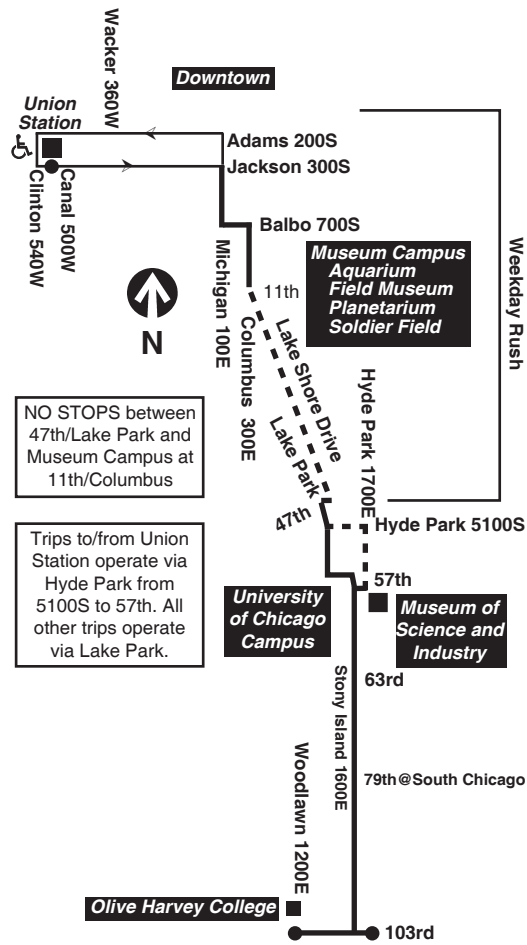

CTA Bike & Ride

Bicycle racks are available on the front exteriors of CTA buses. Bicycles can be placed on bicycle racks during normal hours of operation for each route. Racks accommodate two (2) bicycles at a time. Bicycles are also permitted on CTA trains during certain hours.

Please Stand Up ♿

for Seniors and People with Disabilities

Federal law requires priority seating be designated for seniors and people with disabilities.

Supplementary service may be provided over portions of this route in addition to the trips shown. Please check destination signs and announcements when boarding buses.

For more information call the RTA Travel Information Center in Chicago: 312-836-7000. Open 6am until 7pm every day.

Para obtener mayor información, en Español, llame al Centro de Información: 312-836-7000.

Chicago Transit Authority

28 ♿

Stony Island

Effective June 17, 2018

NO STOPS between 47th/Lake Park and Museum Campus at 11th/Columbus

Trips to/from Union Station operate via Hyde Park from 5100S to 57th. All other trips operate via Lake Park.

Monday thru Friday

28 Stony Island

Northbound

Lv Olive-Harvey College	Lv 103rd/ Stony Island	Stony Island/ 63rd	Arrive Lake Park/ 47th	Columbus/ 11th	Arrive Union Station
----	4:00am	4:21am	4:29am	----	----
----	4:30	4:51	4:59	----	----
----	5:00	5:21	5:29	----	----
----	5:27	5:50	6:01	----	----
----	5:52	6:15	6:26	----	----
5:50am	5:55	6:18	6:29H	6:38am	6:52am
6:03	6:08	6:31	6:42H	6:51	7:05
----	6:09	6:32	6:43	----	----
6:15	6:20	6:43	6:54H	7:03	7:17
----	6:26	6:49	7:00	----	----
6:27	6:32	6:55	7:06H	7:15	7:29
6:38	6:43	7:08	7:20H	7:30	7:45
6:48	6:53	7:20	7:34H	7:45	8:02
6:54	6:59	7:27	7:43H	7:54	8:10C
7:00	7:05	7:34	7:51H	8:02	8:21
7:06	7:11	7:40	7:57H	8:08	8:25C
7:12	7:18	7:47	8:03H	8:15	8:34
7:19	7:25	7:54	8:10H	8:22	8:39C
7:27	7:33	8:02	8:18H	8:30	8:47C
7:36	7:41	8:10	8:26H	8:37	8:56
7:44	7:50	8:18	8:34H	8:44	9:00C
7:54	7:59	8:26	8:41H	8:50	9:07
8:04	8:09	8:36	8:50H	8:59	9:13C
8:16	8:21	8:48	9:02H	9:11	9:25C
8:28	8:33	9:00	9:14H	9:23	9:37C
8:42	8:47	9:14	9:29H	9:38	9:52C
8:58	9:03	9:30	9:44H	9:53	10:07C
9:14	9:19	9:46	9:58	----	----

then every 14 to 16 minutes to Lake Park/47th until

2:05pm	2:10pm	2:37pm	2:48pm	----	----
2:18	2:23	2:50	3:01	----	----
2:31	2:36	3:03	3:14	----	----
2:44	2:49	3:16	3:27	----	----
2:57	3:02	3:29	3:40	----	----
3:07	3:12	3:39	3:51	----	----
3:16	3:21	3:50	4:03	----	----
3:27	3:33	4:02	4:17H	4:28pm	4:48pm
3:39	3:44	4:14	4:29H	4:40	5:00
3:51	3:56	4:26	4:41H	4:52	5:12
4:03	4:09	4:38	4:53H	5:04	5:24
4:16	4:21	4:51	5:06H	5:17	5:37
4:28	4:34	5:03	5:18H	5:29	5:49
4:41	4:46	5:16	5:31H	5:42	6:02
4:54	4:59	5:29	5:44H	5:55	6:15
5:09	5:14	5:43	5:57H	6:07	6:26
5:24	5:30	5:57	6:09	----	----
5:40	5:45	6:13	6:23	----	----
5:55	6:01	6:28	6:39	----	----
6:11	6:17	6:44	6:55	----	----
6:27	6:32	6:59	7:09	----	----
6:44	6:49	7:16	7:26	----	----
7:02	7:07	7:34	7:44	----	----
7:21	7:26	7:53	8:03	----	----
7:41	7:46	8:12	8:23	----	----
8:01	8:06	8:30	8:40	----	----
8:21	8:26	8:50	9:00	----	----
8:41	8:46	9:10	9:20	----	----
9:01	9:06	9:30	9:40	----	----
9:21	9:26	9:50	10:00	----	----
9:41	9:46	10:10	10:20	----	----
10:01	10:06	10:29	10:39	----	----
10:21	10:26	10:49	10:59	----	----
----	10:46	11:09	11:19	----	----
----	11:06	11:29	11:39	----	----
----	11:26	11:49	11:59	----	----
----	11:46	12:09am	12:19am	----	----

H - Trip operates via Hyde Park Blvd between 5100S and 57th Street
C - Trip ends at Adams/Canal at time shown
am light face pm bold face

Southbound