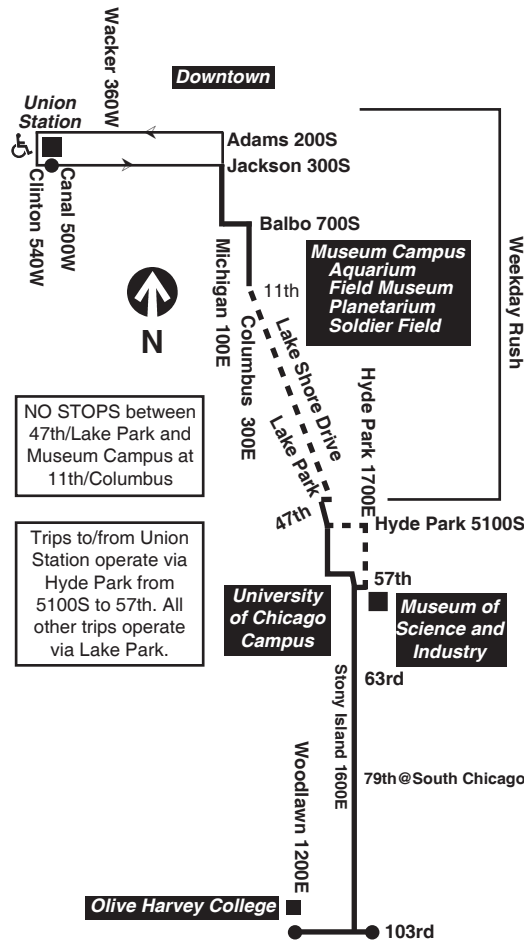

Chicago Transit Authority

28 

Stony Island

Effective September 2, 2018

NO STOPS between 47th/Lake Park and Museum Campus at 11th/Columbus

Trips to/from Union Station operate via Hyde Park from 5100S to 57th. All other trips operate via Lake Park.

Sunday/Holiday

28 Stony Island

Northbound

Lv 103rd/ Stony Island	Stony Island/ 94th	Stony Island/ 79th	Stony Island/ 63rd	Arrive Lake Park/ 47th
5:05am	5:08am	5:14am	5:21am	5:28am
5:35	5:38	5:44	5:51	5:58
6:03	6:06	6:12	6:20	6:28
6:31	6:34	6:40	6:48	6:56
6:56	6:59	7:06	7:16	7:24
7:21	7:24	7:31	7:41	7:49
7:44	7:47	7:54	8:04	8:12
8:06	8:09	8:16	8:26	8:35
8:28	8:31	8:39	8:50	8:59
8:49	8:52	9:00	9:11	9:20
9:09	9:12	9:20	9:31	9:40
9:29	9:32	9:40	9:51	10:00
9:49	9:52	10:00	10:11	10:20
10:08	10:11	10:19	10:30	10:39
10:27	10:30	10:38	10:49	10:58
10:46	10:49	10:57	11:08	11:17
11:05	11:08	11:16	11:27	11:36
11:24	11:28	11:36	11:47	11:56
11:43	11:47	11:55	12:06pm	12:15pm
12:02pm	12:06pm	12:14pm	12:25	12:34
12:21	12:25	12:33	12:44	12:53
12:40	12:44	12:52	1:03	1:12
12:56	1:00	1:08	1:19	1:28
1:12	1:16	1:24	1:35	1:44
1:28	1:32	1:40	1:52	2:01
1:44	1:48	1:56	2:08	2:17
2:00	2:04	2:12	2:24	2:33
2:16	2:20	2:28	2:40	2:49
2:32	2:36	2:44	2:56	3:05
2:48	2:52	3:00	3:12	3:21
3:05	3:09	3:17	3:29	3:38
3:22	3:26	3:34	3:46	3:55
3:39	3:43	3:51	4:03	4:12
3:56	4:00	4:08	4:20	4:29
4:13	4:17	4:25	4:36	4:46
4:30	4:34	4:41	4:52	5:01
4:48	4:52	4:59	5:10	5:19
5:06	5:10	5:17	5:28	5:37
5:25	5:29	5:36	5:47	5:56
5:44	5:48	5:55	6:06	6:15
6:03	6:07	6:14	6:25	6:34
6:22	6:26	6:33	6:44	6:53
6:41	6:45	6:52	7:03	7:12
7:00	7:04	7:11	7:21	7:29
7:20	7:24	7:31	7:41	7:49
7:40	7:44	7:51	8:01	8:09
8:00	8:04	8:11	8:21	8:29
8:20	8:23	8:30	8:40	8:48
8:40	8:43	8:50	8:59	9:07
9:00	9:03	9:10	9:19	9:27
9:20	9:23	9:30	9:39	9:47
9:40	9:43	9:50	9:59	10:07
10:00	10:03	10:10	10:18	10:25
10:20	10:23	10:30	10:38	10:45
10:42	10:45	10:52	11:00	11:07
11:06	11:09	11:16	11:24	11:31
11:30	11:33	11:40	11:48	11:55
12:00am	12:03am	12:10am	12:18am	12:25am