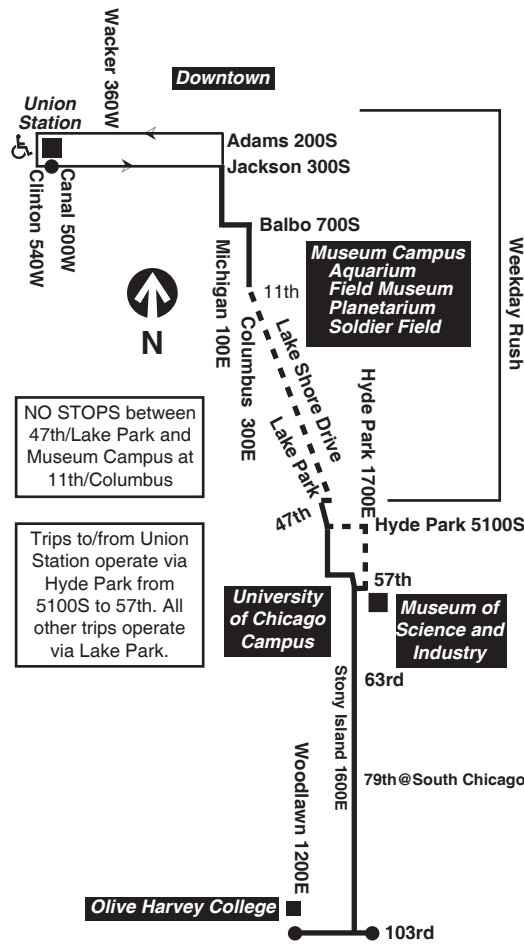

CTA Bike & Ride

Bicycle racks are available on the front exteriors of CTA buses. Bicycles can be placed on bicycle racks during normal hours of operation for each route. Racks accommodate two (2) bicycles at a time. Bicycles are also permitted on CTA trains during certain hours.

Please Stand Up ♿

for Seniors and People with Disabilities

Federal law requires priority seating be designated for seniors and people with disabilities.

Supplementary service may be provided over portions of this route in addition to the trips shown. Please check destination signs and announcements when boarding buses.

For more Information call the RTA Travel Information Center in Chicago: 312-836-7000. Open 6am until 7pm, Monday thru Saturday.

Para obtener mayor información, en Español, llame al Centro de Información: 312-836-7000.

Chicago Transit Authority

28 ♿

Stony Island

Effective September 1, 2019

Monday thru Friday

28 Stony Island

Northbound

Lv Olive-Harvey College	Lv 103rd/Stony Island	Stony Island/63rd	Arrive Lake Park/47th	Columbus/11th	Arrive Union Station
----	4:00am	4:21am	4:29am	----	----
----	4:30	4:51	4:59	----	----
----	5:00	5:21	5:29	----	----
----	5:27	5:50	6:01	----	----
----	5:52	6:15	6:26	----	----
5:50am	5:55	6:18	6:29H	6:38am	6:52am
6:03	6:08	6:31	6:42H	6:51	7:05
----	6:09	6:32	6:43	----	----
6:15	6:20	6:43	6:54H	7:03	7:17
----	6:26	6:49	7:00	----	----
6:27	6:32	6:55	7:06H	7:15	7:29
6:38	6:43	7:08	7:20H	7:30	7:45
6:48	6:53	7:20	7:34H	7:45	8:02
6:56	7:02	7:30	7:46H	7:57	8:16
7:04	7:10	7:39	7:55H	8:07	8:24C
7:12	7:17	7:46	8:03H	8:14	8:33
7:20	7:25	7:54	8:11H	8:22	8:39C
7:28	7:33	8:02	8:19H	8:30	8:47C
7:36	7:41	8:10	8:26H	8:37	8:56
7:44	7:50	8:18	8:34H	8:44	9:00C
7:54	7:59	8:26	8:41H	8:50	9:07
8:04	8:09	8:36	8:50H	8:59	9:13C
8:16	8:21	8:48	9:02H	9:11	9:25C
8:28	8:33	9:00	9:14H	9:23	9:37C
8:42	8:47	9:14	9:29H	9:38	9:52C
8:58	9:03	9:30	9:44H	9:53	10:07C
9:14	9:19	9:46	9:58	----	----

then every 13 to 16 minutes to Lake Park/47th until

2:18pm	2:23pm	2:50pm	3:01pm	----	----
2:31	2:36	3:03	3:14	----	----
2:44	2:49	3:16	3:27	----	----
2:57	3:02	3:29	3:40	----	----
3:07	3:12	3:39	3:51	----	----
3:16	3:21	3:50	4:03	----	----
----	3:26W	3:55	4:09	----	----
----	3:28M	3:58	4:12	----	----
3:27	3:33	4:02	4:17H	4:28pm	4:48pm
----	3:39S	4:09	----	----	----
3:39	3:45	4:14	4:29H	4:40	5:00
3:52	3:58	4:27	4:42H	4:53	5:13
4:06	4:12	4:41	4:56H	5:07	5:27
4:20	4:26	4:55	5:10H	5:21	5:41
4:35	4:41	5:10	5:25H	5:36	5:56
4:51	4:57	5:26	5:41H	5:52	6:12
5:07	5:13	5:42	5:56H	6:07	6:27
5:23	5:29	5:56	6:08	----	----
5:39	5:45	6:12	6:23	----	----
5:55	6:01	6:28	6:39	----	----
6:11	6:17	6:44	6:55	----	----
6:27	6:32	6:59	7:09	----	----
6:44	6:49	7:16	7:26	----	----
7:02	7:07	7:34	7:44	----	----
7:21	7:26	7:53	8:03	----	----
7:41	7:46	8:12	8:23	----	----
8:01	8:06	8:30	8:40	----	----
8:21	8:26	8:50	9:00	----	----
8:41	8:46	9:10	9:20	----	----
9:01	9:06	9:30	9:40	----	----
9:21	9:26	9:50	10:00	----	----
9:41	9:46	10:10	10:20	----	----
10:01	10:06	10:29	10:39	----	----
10:21	10:26	10:49	10:59	----	----
----	10:46	11:09	11:19	----	----
----	11:06	11:29	11:39	----	----
----	11:26	11:49	11:59	----	----
----	11:46	12:09am	12:19am	----	----

Southbound