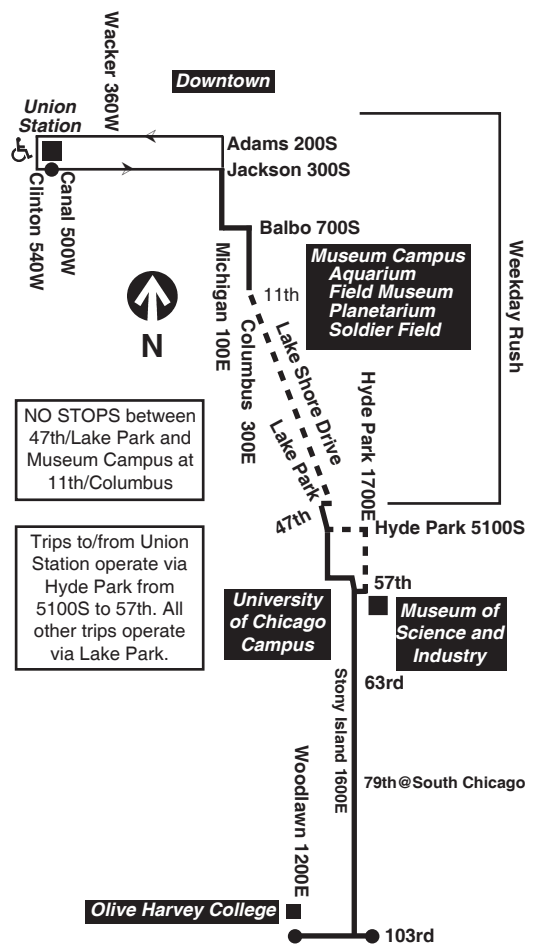

Chicago Transit Authority

28 

Stony Island

Effective June 14, 2020

NO STOPS between 47th/Lake Park and Museum Campus at 11th/Columbus

Trips to/from Union Station operate via Hyde Park from 5100S to 57th. All other trips operate via Lake Park.

Sunday/Holiday

28 Stony Island

Northbound

Lv 103rd/ Stony Island	Stony Island/ 94th	Stony Island/ 79th	Stony Island/ 63rd	Arrive Lake Park/ 47th
5:05am	5:08am	5:14am	5:21am	5:28am
5:35	5:38	5:44	5:51	5:58
6:03	6:06	6:12	6:20	6:28
6:31	6:34	6:40	6:48	6:56
6:56	6:59	7:06	7:16	7:24
7:21	7:24	7:31	7:41	7:49
7:44	7:47	7:54	8:04	8:12
8:06	8:09	8:16	8:26	8:35
8:28	8:31	8:39	8:50	8:59
8:49	8:52	9:00	9:11	9:20
9:09	9:12	9:20	9:31	9:40
9:29	9:32	9:40	9:51	10:00
9:49	9:52	10:00	10:11	10:20
10:08	10:11	10:19	10:30	10:39
10:27	10:30	10:38	10:49	10:58
10:46	10:49	10:57	11:08	11:17
11:05	11:08	11:16	11:27	11:36
11:24	11:28	11:36	11:47	11:56
11:43	11:47	11:55	12:06pm	12:15pm
12:02pm	12:06pm	12:14pm	12:25	12:34
12:21	12:25	12:33	12:44	12:53
12:40	12:44	12:52	1:03	1:12
12:56	1:00	1:08	1:19	1:28
1:12	1:16	1:24	1:35	1:44
1:28	1:32	1:40	1:52	2:01
1:44	1:48	1:56	2:08	2:17
2:00	2:04	2:12	2:24	2:33
2:16	2:20	2:28	2:40	2:49
2:32	2:36	2:44	2:56	3:05
2:48	2:52	3:00	3:12	3:21
3:05	3:09	3:17	3:29	3:38
3:22	3:26	3:34	3:46	3:55
3:39	3:43	3:51	4:03	4:12
3:56	4:00	4:08	4:20	4:29
4:13	4:17	4:25	4:36	4:46
4:30	4:34	4:41	4:52	5:01
4:48	4:52	4:59	5:10	5:19
5:06	5:10	5:17	5:28	5:37
5:25	5:29	5:36	5:47	5:56
5:44	5:48	5:55	6:06	6:15
6:03	6:07	6:14	6:25	6:34
6:22	6:26	6:33	6:44	6:53
6:41	6:45	6:52	7:03	7:12
7:00	7:04	7:11	7:21	7:29
7:20	7:24	7:31	7:41	7:49
7:40	7:44	7:51	8:01	8:09
8:00	8:04	8:11	8:21	8:29
8:20	8:23	8:30	8:40	8:48
8:40	8:43	8:50	8:59	9:07
9:00	9:03	9:10	9:19	9:27
9:20	9:23	9:30	9:39	9:47
9:40	9:43	9:50	9:59	10:07
10:00	10:03	10:10	10:18	10:25
10:20	10:23	10:30	10:38	10:45
10:42	10:45	10:52	11:00	11:07
11:06	11:09	11:16	11:24	11:31
11:30	11:33	11:40	11:48	11:55
12:00am	12:03am	12:10am	12:18am	12:25am