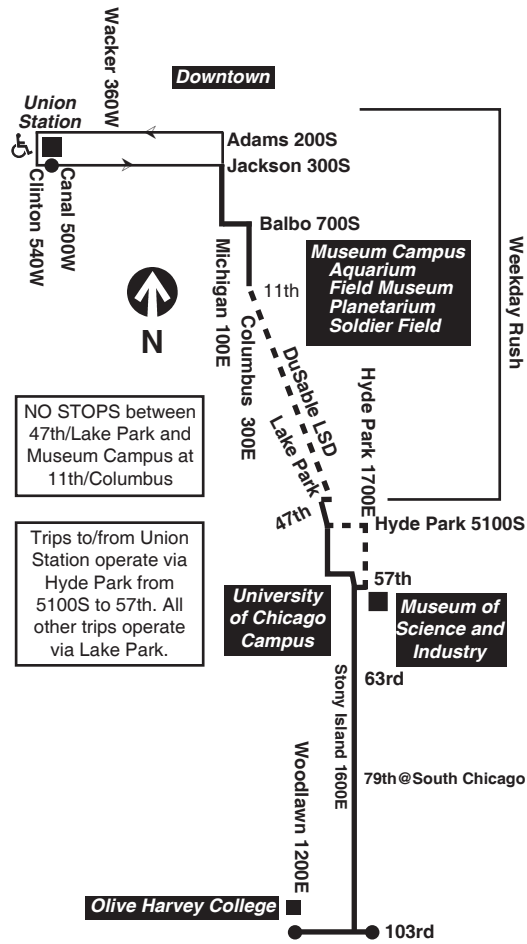

For more Information call the RTA Travel Information Center in Chicago: 312-836-7000. Open 6am until 7pm, Monday thru Saturday.

Para obtener mayor información, en Español, llame al Centro de Información: 312-836-7000.

Chicago Transit Authority

28 ♿

Stony Island

Effective June 12, 2022

NO STOPS between 47th/Lake Park and Museum Campus at 11th/Columbus

Trips to/from Union Station operate via Hyde Park from 5100S to 57th. All other trips operate via Lake Park.

C - Trip ends at Adams/Canal at time shown

H - Trip operates via Hyde Park Blvd between 5100S and 57th Street

Southbound

Leave Union Station	Columbus/ 11th	Leave Lake Park/ 47th	Stony Island/ 63rd	Stony Island/ 94th	Arr Olive-Harvey College
----	----	4:36am	4:44am	5:01am	5:06T
----	----	5:06	5:14	5:31	5:36T
----	----	5:36	5:45	6:03	6:07
----	----	6:06	6:15	6:33	6:38
----	----	6:31	6:41	7:00	7:05
----	----	6:48	6:59	7:20	7:25
----	----	7:05	7:16	7:37	7:42
7:00am	7:12am	7:20H	7:31	7:52	7:57
7:14	7:27	7:35H	7:48	8:09	8:13
7:28	7:43	7:50H	8:05	8:26	8:31
7:43	7:58	8:06H	8:21	8:42	8:46
7:59	8:14	8:22H	8:37	8:58	9:02
8:16	8:30	8:37H	8:50	9:12	9:16
8:32	8:47	8:54H	9:06	9:27	9:31
8:49	9:03	9:10H	9:22	9:44	9:48
9:06	9:20	9:27H	9:39	10:01	10:05
9:23	9:37	9:44H	9:56	10:18	10:22
----	----	10:01	10:13	10:35	10:39
----	----	10:17	10:29	10:51	10:55

T - Trip ends at 103rd/Stony Island at time shown

am light face pm bold face