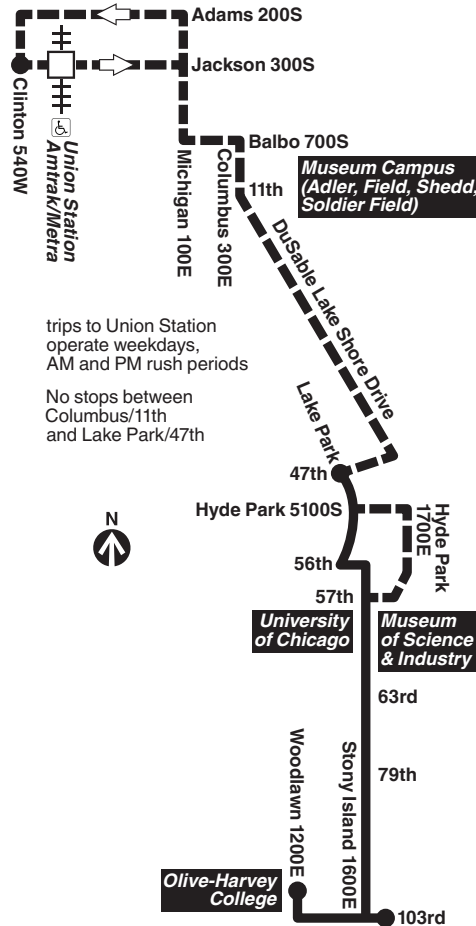

Federal law requires priority seating be designated for seniors and people with disabilities. **Please stand up** and yield these seats when needed for qualifying riders or when asked.

Schedules and other info in this timetable are subject to change. CTA does not assume responsibility for errors in timetables nor for inconvenience or damage resulting from delays.

Pay close attention to destination signs and announcements when boarding: added service may sometimes be provided over portions of this or any bus route and some trips can end before the furthest terminal on a line depending on service needs or time of day.

Bicycle racks are installed on the front of all CTA buses and are allowed on CTA trains during certain hours. See our [Bike & Ride brochure](#) or webpage for help on how to use racks and more.

Know before you go: Get alerts from us by text or e-mail about planned service changes every week or instant alerts for unplanned reroutes and disruptions. Sign up for CTA Updates today at transitchicago.com/updates.

For more travel information, use the Ventra app or call the RTA Travel Information Center at 312-836-7000. *Para obtener mayor información, en Español, llame al Centro de Información a 312-836-7000.*

Chicago Transit Authority

28 Stony Island

Effective Aug. 20, 2023

trips to Union Station operate weekdays, AM and PM rush periods

No stops between Columbus/11th and Lake Park/47th

All CTA buses are accessible

transitchicago.com/bus/28

Monday thru Friday

#28 Stony Island

Northbound

LV Olive Harvey College	LV 103rd/ Stony Island	Stony Island/ 63rd	AR Lake Park/47th	Columbus/ 11th	AR Union Station
----	4:00a	4:21a	4:29a	----	----
----	4:30	4:51	4:59	----	----
----	5:00	5:21	5:29	----	----
----	5:27	5:49	6:00	----	----
----	5:52	6:15	6:26	----	----
5:50a	5:55	6:18	6:29H	6:38a	6:52a
----	6:09	6:32	6:43	----	----
6:05	6:10	6:33	6:44H	6:53	7:07
6:20	6:25	6:48	6:59H	7:08	7:22
----	6:26	6:49	7:00	----	----
6:35	6:40	7:04	7:16H	7:26	7:40
6:48	6:54	7:20	7:35H	7:46	8:03
7:00	7:06	7:35	7:51H	8:03	8:22
7:13	7:19	7:48	8:04H	8:16	8:35
7:27	7:32	8:01	8:18H	8:29	8:48
7:40	7:46	8:14	8:30H	8:40	8:56C
7:54	7:59	8:26	8:41H	8:50	9:07
8:07	8:12	8:39	8:54H	9:03	9:17C
8:20	8:25	8:52	9:06H	9:15	9:31
8:34	8:39	9:06	9:21H	9:30	9:44C
8:52	8:57	9:24	9:39H	9:48	10:02C
9:11	9:16	9:43	9:56H	10:06	10:19C
9:30	9:35	10:02	10:12	----	----
9:50	9:55	10:22	10:32	----	----
10:10	10:15	10:42	10:52	----	----
10:30	10:35	11:02	11:12	----	----
10:50	10:55	11:22	11:32	----	----
11:10	11:15	11:42	11:52	----	----
11:30	11:35	12:02p	12:12p	----	----
11:50	11:55	12:22	12:32	----	----
12:10p	12:15p	12:42	12:52	----	----
12:30	12:35	1:02	1:12	----	----
12:50	12:55	1:22	1:32	----	----
1:10	1:15	1:42	1:52	----	----
1:30	1:35	2:02	2:12	----	----
1:50	1:55	2:22	2:33	----	----
2:10	2:15	2:42	2:53	----	----
2:29	2:34	3:01	3:13	----	----
2:49	2:54	3:21	3:32	----	----
3:00	3:05	3:32	3:44	----	----
3:11	3:16	3:44	3:57	----	----
----	3:23W	3:53	4:07	----	----
3:22	3:28	3:57	4:11H	4:22p	4:42p
----	3:28M	3:58	4:12	----	----
3:33	3:39	4:08	4:23H	4:34	4:54
----	3:39S	4:09	----	----	----
3:47	3:53	4:22	4:37H	4:48	5:08
4:01	4:07	4:36	4:51H	5:02	5:22
4:16	4:22	4:51	5:06H	5:17	5:37
4:31	4:37	5:06	5:21H	5:32	5:52
4:47	4:53	5:22	5:37H	5:48	6:08
5:04	5:10	5:39	5:54H	6:05	6:25
5:21	5:27	5:55	6:07	----	----
5:39	5:45	6:12	6:23	----	----
5:56	6:02	6:29	6:40	----	----
6:14	6:19	6:47	6:57	----	----
6:31	6:36	7:03	7:13	----	----
6:50	6:55	7:22	7:32	----	----
7:09	7:14	7:41	7:51	----	----
7:28	7:33	8:00	8:10	----	----
7:48	7:53	8:18	8:27	----	----
8:08	8:13	8:37	8:47	----	----
8:29	8:34	8:58	9:08	----	----
8:50	8:55	9:19	9:29	----	----
9:19	9:24	9:48	9:57	----	----
9:47	9:52	10:15	10:25	----	----
10:16	10:21	10:44	10:54	----	----
----	10:50	11:13	11:23	----	----
----	11:19	11:42	11:52	----	----
----	11:48	12:11a	12:21a	----	----

Southbound