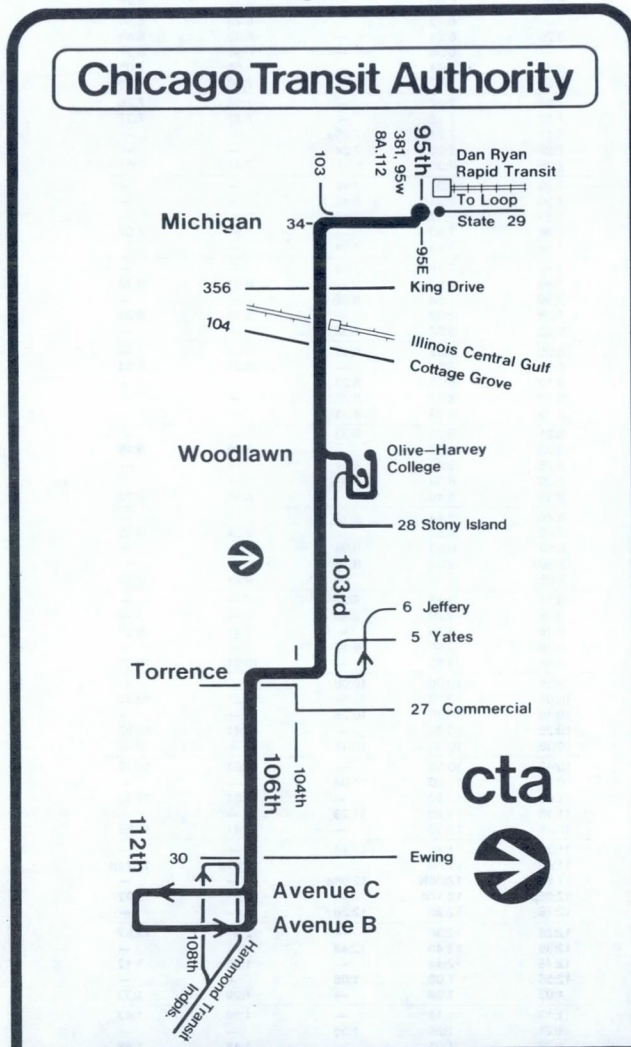

Sunday

Westbound

Leave 112th/ Avenue C	Leave 104th/ Torrence	Arrive 95th/ Dan Ryan
8:30a	8:39a	8:53a
9:00	9:09	9:23
9:30	9:39	9:53
10:00	10:09	10:23
10:30	10:39	10:53
11:00	11:09	11:23
11:30	11:39	11:54
12:00N	12:09p	12:24p
12:30p	12:39	12:54
1:00	1:09	1:24
1:30	1:39	1:54
2:00	2:09	2:24
2:30	2:39	2:54
3:00	3:09	3:24
3:30	3:39	3:54
4:00	4:09	4:24
4:30	4:39	4:54
5:00	5:09	5:23
5:30	5:39	5:53
6:00	6:09	6:23
6:30	6:39	6:53
7:00	7:09	7:23
7:30	7:39	7:53
8:00	8:09	8:23
8:30	8:39	8:53
9:00	9:09	9:23
9:30	9:39	9:53

Funds for CTA operating costs are provided in part through the Regional Transportation Authority by the federal and state governments and the City of Chicago and County of Cook

106

103rd/106th

including 28 Stony Island service to Olive-Harvey College

For more information call the RTA 24 hour Travel Information Center in Chicago 836-7000 suburbs 800-972-7000 toll-free

For better service call Tuesday through Sunday before 8:00a or after 5:00p