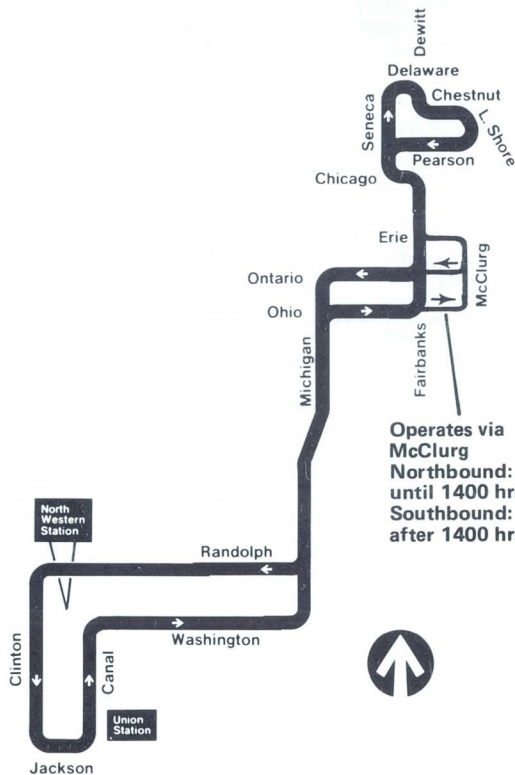

Streeterville

cta

Any questions?

For more information call:
in Chicago 836-7000
suburbs 800-972-7000 toll-free