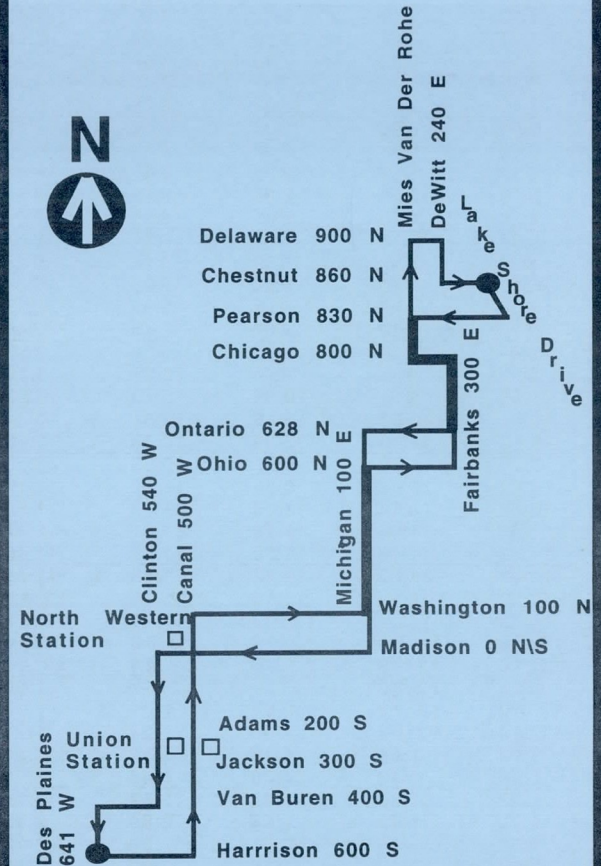

Southbound (Continued)

Leave Chestnut Lake Shore	Chicago Van Der Rohe	Randolph Michigan	Jackson Clinton	Arrive Harrison Desplaines
3:34p	3:37p	3:50p	4:03p	4:06p
3:44	3:47	4:01	4:14	4:17
3:54	3:57	4:11	4:24	4:27
4:04	4:07	4:21	4:34	4:37
4:14	4:17	4:31	4:44	4:47
4:24	4:27	4:41	4:54	4:57
4:34	4:37	4:51	5:04	—
4:44	4:47	5:01	5:14	5:17
4:54	4:57	5:11	5:24	5:27
5:04	5:07	5:21	5:34	—
5:14	5:17	5:30	5:42	5:45
5:24	5:27	5:40	5:51	5:54
5:34	5:37	5:49	5:59	6:02
5:46	5:49	6:00	6:10	6:13
5:58	6:01	6:11	6:20	6:23
6:10	6:13	6:22	6:31	—
6:22	6:24	6:33	6:41	6:44
6:34	6:36	6:45	6:53	—
6:49	6:51	7:00	7:08	7:11
7:04	7:06	7:15	7:23	7:26
7:24	7:26	7:35	7:43	7:46
7:44	7:46	7:55	8:03	8:06
8:04	8:06	8:15	8:23	8:26
8:24	8:26	8:35	8:43	—
8:44	8:46	8:55	9:03	—
9:04	9:06	9:15	9:23	—

am light face
pm bold face

No Saturday or Sunday/holiday Service

Effective March 10, 1997

157 Streeterville