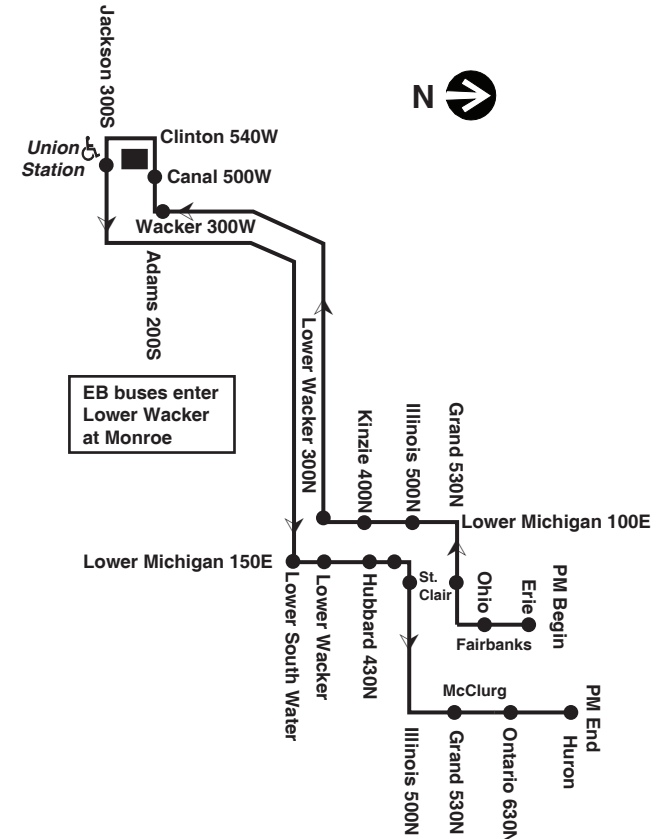

**West and Southbound (AM Service)**

- McClurg/Huron
- Ontario/McClurg
- Fairbanks/Ohio
- Grand/St. Clair
- Lower Michigan/Illinois
- Lower Michigan/Kinzie
- Lower Wacker/Lower Michigan
- Upper Wacker/Adams
- Adams/Canal
- Jackson/Canal (Union Station)

**121 Union/Streeterville Express - Stops**

**North and Eastbound (PM Service)**

- Jackson/Canal (Union Station)
- Lower S. Water/Lower Michigan
- Lower Michigan/Lower Wacker
- Lower Michigan/Hubbard
- Lower Michigan/Illinois
- Lower Illinois/St. Clair
- McClurg/Grand
- McClurg/Ontario
- McClurg/Huron

**West and Southbound (PM Service)**

- Fairbanks/Erie
- Fairbanks/Ohio
- Grand/St. Clair
- Lower Michigan/Illinois
- Lower Michigan/Kinzie
- Lower Wacker/Lower Michigan
- Wacker/Adams
- Adams/Canal
- Jackson/Canal (Union Station)

Para obtener mayor información, en Español, llame al Centro de Información: 312-836-7000.

**Chicago Transit Authority**

**121** 

**Union/Streeterville Express**

Effective July 25, 2018

**PM Route**

*No stops eastbound between Union Station (Jackson/Canal) and Lower South Water/Lower Michigan. No stops westbound between Lower Wacker/Lower Michigan and Wacker/Adams (Union Station).*