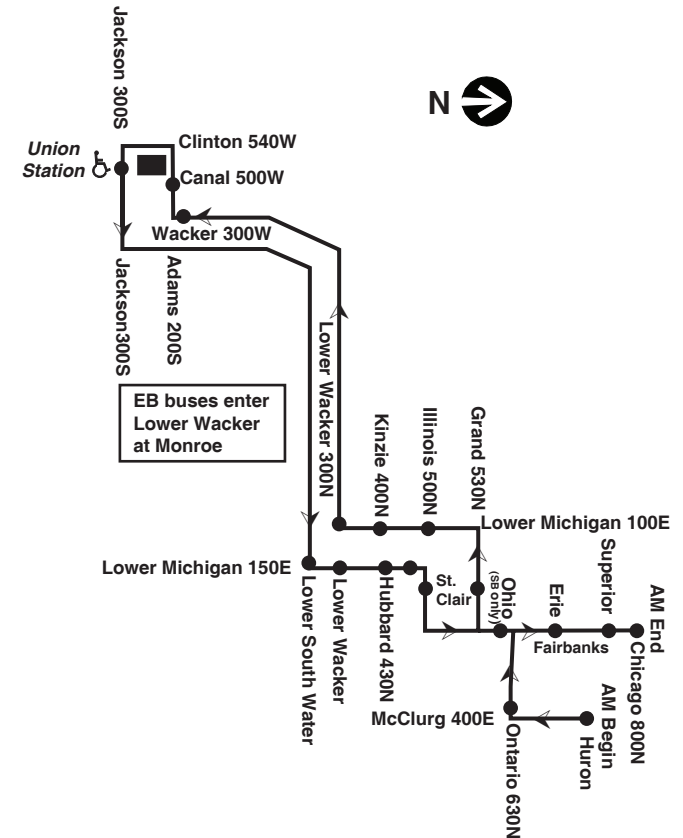

**121 Union/Streeterville Express - Stops**

**North and Eastbound (AM Service)**

- Jackson/Canal (Union Station)
- Lower S. Water/Lower Michigan
- Lower Michigan/Lower Wacker
- Lower Michigan/Hubbard
- Lower Michigan/Illinois
- Lower Illinois/St. Clair
- Fairbanks/Erie
- Fairbanks/Superior
- Fairbanks/Chicago

**West and Southbound (AM Service)**

- McClurg/Huron
- Ontario/McClurg
- Fairbanks/Ohio
- Grand/St. Clair
- Lower Michigan/Illinois
- Lower Michigan/Kinzie
- Lower Wacker/Lower Michigan
- Upper Wacker/Adams
- Adams/Canal
- Jackson/Canal (Union Station)

**Union/Streeterville Express**

Effective July 25, 2018

**AM Route**

No stops eastbound between Union Station (Jackson/Canal) and Lower South Water/Lower Michigan. No stops westbound between Lower Wacker/Lower Michigan and Wacker/Adams (Union Station).

**West and Southbound (PM Service)**

- Fairbanks/Erie
- Fairbanks/Ohio
- Grand/St. Clair
- Lower Michigan/Illinois
- Lower Michigan/Kinzie
- Lower Wacker/Lower Michigan
- Wacker/Adams
- Adams/Canal
- Jackson/Canal (Union Station)