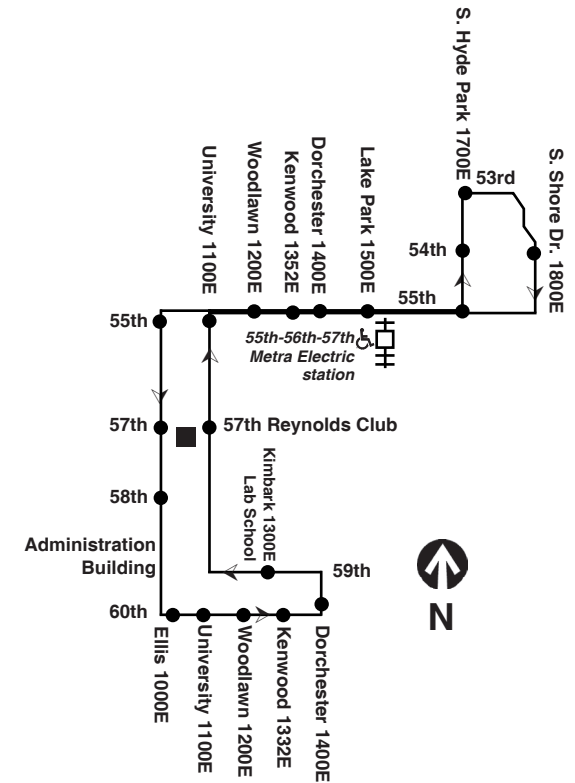

For more information call the RTA Travel Information Center in Chicago: 312-836-7000. Open 5 a.m. until 1 a.m. every day.

Para obtener mayor información, en Español, llame al Centro de Información: 312-836-7000.

Chicago Transit Authority

171

University of Chicago/ Hyde Park

Effective August 25, 2013

**OPERATES DAILY
SEPTEMBER THROUGH MID-JUNE**

Weekdays 171 U of C/Hyde Park

Southbound		Northbound	
Leave 54th/ Shore Dr.	Arrive 60th/ University	Leave 60th/ University	Arrive 54th/ Shore Dr.
7:02am	7:15am	7:20am	7:32am
7:12	7:25	7:30	7:42
7:22	7:35	7:40	7:52
7:32	7:45	7:50	8:02
7:42	7:55	8:00	8:12
7:52	8:05	8:10	8:22
8:02	8:15	8:20	8:32
8:12	8:25	8:30	8:42
8:22	8:35	8:40	8:52
8:32	8:45	8:50	9:02
8:42	8:55	9:00	9:12
8:52	9:05	9:10	9:22
9:02	9:15	9:20	9:32
9:12	9:25	9:30	9:42
9:22	9:35	9:40	9:52
9:32	9:45	9:50	10:02
9:42	9:55	10:05	10:17
9:52	10:05	10:20	10:32
10:02	10:15	10:35	10:47
10:17	10:30	10:50	11:02
10:32	10:45	11:05	11:17
10:47	11:00	11:20	11:32
11:02	11:15	11:35	11:47
11:17	11:30	11:50	12:02pm
11:32	11:45	12:05pm	12:17
11:47	12:00pm	12:20	12:32
12:02pm	12:15	12:35	12:47
12:17	12:30	12:50	1:02
12:32	12:45	1:05	1:17
12:47	1:00	1:20	1:32
1:02	1:15	1:35	1:47
1:17	1:30	1:50	2:02
1:32	1:45	2:05	2:17
1:47	2:00	2:20	2:32
2:02	2:15	2:35	2:47
2:17	2:30	2:50	3:02
2:32	2:45	3:00	3:12
2:47	3:00	3:10	3:22
3:02	3:15	3:20	3:32
3:12	3:25	3:30	3:42
3:22	3:35	3:40	3:52
3:32	3:45	3:50	4:02
3:42	3:55	4:00	4:12
3:52	4:05	4:10	4:22
4:02	4:15	4:20	4:32
4:12	4:25	4:30	4:42
4:22	4:35	4:40	4:52
4:32	4:45	4:50	5:02
4:42	4:55	5:00	5:12
4:52	5:05	5:10	5:22
5:02	5:15	5:20	5:32
5:12	5:25	5:30	5:42
5:22	5:35	5:40	5:52
5:32	5:45	5:50	6:02
5:42	5:55	6:00	6:12
5:52	6:05	6:10	6:22
6:02	6:15	6:20	6:32