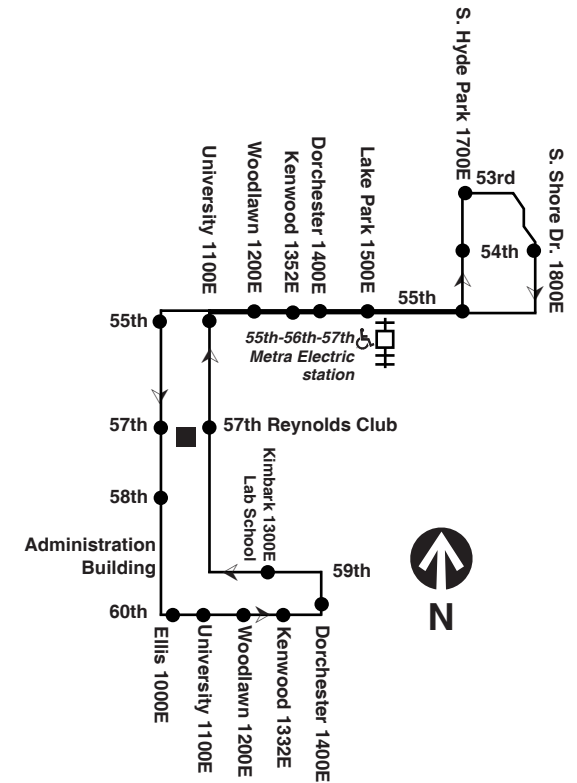

For more information call the RTA Travel Information Center in Chicago: 312-836-7000. Open 5 a.m. until 1 a.m. every day.

Para obtener mayor información, en Español, llame al Centro de Información: 312-836-7000.

Chicago Transit Authority

171

University of Chicago/ Hyde Park

Effective September 3, 2017

**OPERATES DAILY
SEPTEMBER THROUGH MID-JUNE**

Weekdays 171 U of C/Hyde Park

Southbound		Northbound	
Leave Shore Dr. /54th	Arrive 60th/ University	Leave 60th/ University	Arrive Shore Dr. /54th
7:02am	7:15am	7:20am	7:32am
7:12	7:25	7:30	7:42
7:22	7:35	7:40	7:52
7:32	7:45	7:50	8:02
7:42	7:55	8:00	8:12
7:52	8:05	8:10	8:22
8:02	8:15	8:20	8:32
8:12	8:25	8:30	8:42
8:22	8:35	8:40	8:52
8:32	8:45	8:50	9:02
8:42	8:55	9:00	9:12
8:52	9:05	9:10	9:22
9:02	9:15	9:20	9:32
9:12	9:25	9:30	9:42
9:22	9:35	9:40	9:52
9:32	9:45	9:50	10:02
9:42	9:55	10:05	10:17
9:52	10:05	10:20	10:32
10:02	10:15	10:35	10:47
10:17	10:30	10:50	11:02
10:32	10:45	11:05	11:17
10:47	11:00	11:20	11:32
11:02	11:15	11:35	11:47
11:17	11:30	11:50	12:02pm
11:32	11:45	12:05pm	12:17
11:47	12:00pm	12:20	12:32
12:02pm	12:15	12:35	12:47
12:17	12:30	12:50	1:02
12:32	12:45	1:05	1:17
12:47	1:00	1:20	1:32
1:02	1:15	1:35	1:47
1:17	1:30	1:50	2:02
1:32	1:45	2:05	2:17
1:47	2:00	2:20	2:32
2:02	2:15	2:35	2:47
2:17	2:30	2:50	3:02
2:32	2:45	3:05	3:17
2:47	3:00	3:20	3:32
3:02	3:15	3:35	3:47
3:17	3:30	3:50	4:02
3:32	3:45	4:05	4:17
3:47	4:00	4:20	4:32
4:02	4:15	4:35	4:47
4:17	4:30	4:50	5:02
4:32	4:45	5:05	5:17
4:47	5:00	5:20	5:32
5:02	5:15	5:35	5:47
5:17	5:30	5:50	6:02
5:32	5:45	6:05	6:17
5:47	6:00	6:20	6:32
6:02	6:15		