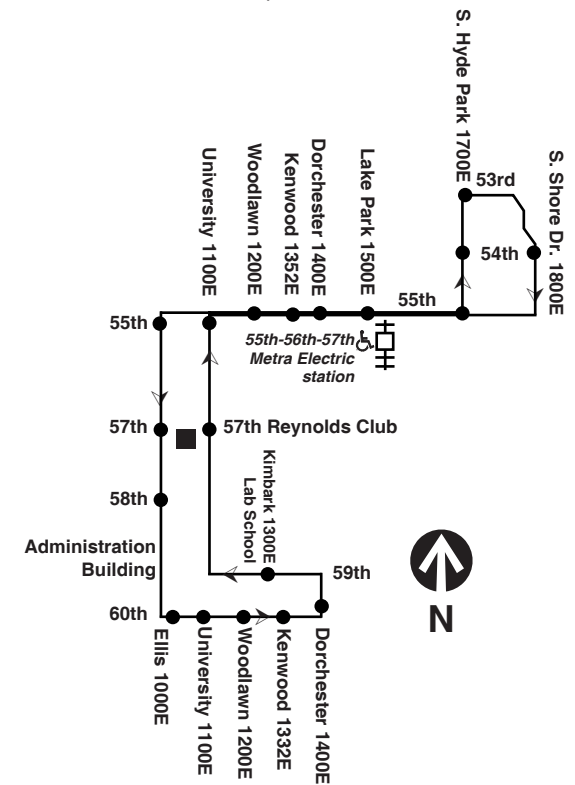

For more information call the RTA Travel Information Center in Chicago: 312-836-7000. Open 6am until 7pm, Monday thru Saturday.

Para obtener mayor información, en Español, llame al Centro de Información: 312-836-7000.

Chicago Transit Authority

171

University of Chicago/ Hyde Park

Effective September 1, 2019

**OPERATES DAILY
SEPTEMBER THROUGH MID-JUNE**

Weekdays 171 U of C/Hyde Park

Southbound		Northbound	
Leave Shore Dr. /54th	Arrive 60th/ University	Leave 60th/ University	Arrive Shore Dr. /54th
7:17am	7:30am	7:35am	7:47am
7:32	7:45	7:50	8:02
7:47	8:00	8:05	8:17
8:02	8:15	8:20	8:32
8:17	8:30	8:35	8:47
8:32	8:45	8:50	9:02
8:42	8:55	9:05	9:17
8:52	9:05	9:20	9:32
9:02	9:15	9:35	9:47
9:17	9:30	9:50	10:02
9:32	9:45	10:05	10:17
9:47	10:00	10:20	10:32
10:02	10:15	10:35	10:47
10:17	10:30	10:50	11:02
10:32	10:45	11:05	11:17
10:47	11:00	11:20	11:32
11:02	11:15	11:50	12:02pm
11:32	11:45	12:20pm	12:32
12:02pm	12:15pm	12:50	1:02
12:32	12:45	1:20	1:32
1:02	1:15	1:50	2:02
1:32	1:45	2:20	2:32
2:02	2:15	2:50	3:02
2:32	2:45	3:20	3:32
3:02	3:15	3:35	3:47
3:17	3:30	3:50	4:02
3:32	3:45	4:05	4:17
3:47	4:00	4:20	4:32
4:02	4:15	4:35	4:47
4:17	4:30	4:50	5:02
4:32	4:45	5:05	5:17
4:47	5:00	5:20	5:32
5:02	5:15	5:35	5:47
5:17	5:30	5:50	6:02
5:32	5:45	6:05	6:17
5:47	6:00	6:20	6:32
6:02	6:15		