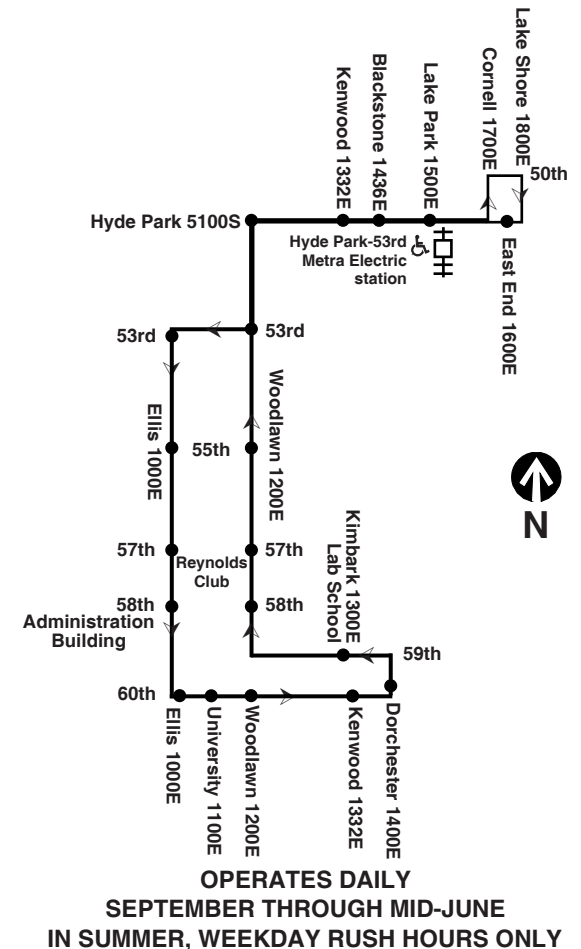

Chicago Transit Authority

172

University of Chicago/ Kenwood

Effective September 6, 2020

Weekdays 172 U of C/Kenwood

Southbound			Northbound		
Leave Hyde Park/ East End	53rd/ Woodlawn	Arrive 60th/ University	Leave 60th/ University	53rd/ Woodlawn	Arrive Hyde Park/ East End
7:15am	7:20am	7:30am	7:32am	7:40am	7:49am
7:30	7:35	7:45	7:47	7:55	8:04
7:40	7:45	7:55	7:57	8:05	8:14
7:49	7:54	8:04	8:06	8:14	8:23
7:57	8:02	8:12	8:14	8:22	8:31
8:05	8:10	8:20	8:22	8:30	8:39
8:12	8:17	8:27	8:29	8:37	8:46
8:18	8:23	8:33	8:35	8:43	8:52
8:23	8:28	8:38	8:40	8:48	8:57
8:29	8:34	8:44	8:46	8:54	9:03
8:34	8:39	8:49	8:51	8:59	9:08
8:39	8:44	8:54	8:56	9:04	9:13
8:43	8:48	8:58	9:01	9:09	9:18
8:48	8:53	9:03	9:06	9:14	9:23
8:52	8:57	9:07	9:12	9:20	9:29
8:57	9:02	9:12	9:18	9:26	9:35
9:01	9:06	9:16	9:24	9:32	9:41
9:05	9:10	9:20	9:31	9:39	9:48
9:09	9:14	9:24	9:39	9:47	9:56
9:13	9:18	9:28	9:47	9:55	10:04
9:18	9:23	9:33	9:55	10:03	10:12
9:23	9:28	9:38	10:04	10:12	10:21
9:28	9:33	9:43	10:13	10:21	10:30
9:34	9:39	9:49	10:23	10:31	10:40
9:40	9:45	9:55	10:34	10:42	10:51
9:46	9:51	10:01	10:48	10:56	11:05
9:53	9:58	10:08	11:03	11:11	11:20
10:01	10:06	10:16	11:18	11:26	11:35
10:09	10:14	10:24	11:33	11:41	11:50
10:17	10:22	10:32	11:48	11:56	12:05pm
10:26	10:31	10:41	12:03pm	12:10pm	12:18
10:35	10:40	10:50	12:18	12:25	12:33
10:45	10:50	11:00	12:33	12:40	12:48
11:00	11:05	11:15	12:48	12:55	1:03
11:15	11:20	11:30	1:03	1:10	1:18
11:30	11:35	11:45	1:18	1:25	1:33
11:45	11:50	12:00pm	1:33	1:40	1:48
12:00pm	12:05pm	12:15	1:48	1:55	2:03
12:15	12:20	12:30	2:03	2:10	2:18
12:30	12:35	12:45	2:18	2:25	2:33
12:45	12:50	1:00	2:33	2:40	2:48
1:00	1:05	1:15	2:48	2:55	3:03
1:15	1:20	1:30	3:03	3:10	3:18
1:30	1:35	1:45	3:18	3:25	3:33
1:45	1:50	2:00	3:33	3:40	3:48
2:00	2:05	2:15	3:48	3:55	4:03
2:15	2:20	2:30	4:03	4:10	4:18
2:30	2:35	2:45	4:18	4:25	4:33
2:45	2:50	3:00	4:33	4:40	4:48
3:00	3:05	3:15	4:48	4:55	5:03
3:15	3:20	3:30	5:03	5:10	5:18
3:30	3:35	3:45	5:18	5:25	5:33
3:45	3:50	4:00	5:33	5:40	5:48
4:00	4:05	4:15	5:48	5:55	6:03
4:15	4:20	4:30	6:03	6:10	6:18
4:30	4:35	4:45	6:18	6:25	6:33
4:45	4:50	5:00			
5:00	5:05	5:15			
5:15	5:20	5:30			
5:30	5:35	5:45			
5:45	5:50	6:00			
6:00	6:05	6:15			