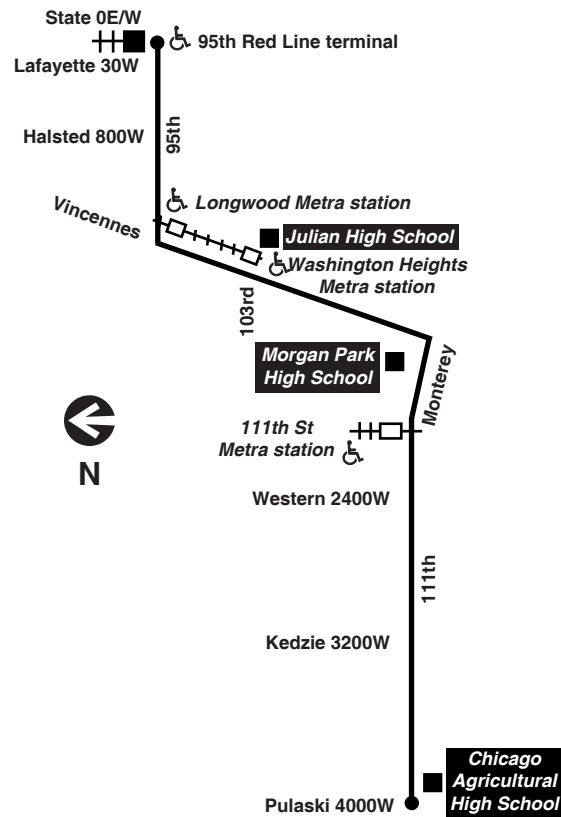

CTA Bike & Ride

Bicycle racks are available on the front exteriors of CTA buses. Bicycles can be placed on bicycle racks during normal hours of operation for each route. Racks accommodate two (2) bicycles at a time. Bicycles are also permitted on CTA trains during certain hours.

Please Stand Up

for Seniors and People with Disabilities

Federal law requires priority seating be designated for seniors and people with disabilities.

The schedules and other information in this timetable are subject to change. CTA does not assume responsibility for errors in timetables, nor for inconvenience or damage resulting from delayed trains or buses due to weather, traffic conditions, etc.

CTA operating costs are funded in part through the Regional Transportation Authority, by the federal and state governments, and the City of Chicago and County of Cook.

Supplementary service may be provided over portions of this route in addition to the trips shown. Please check destination signs and announcements when boarding buses.

For more Information call the RTA Travel Information Center in Chicago: 312-836-7000. Open 5 a.m. until 1 a.m. every day.

Para obtener mayor información, en Español, llame al Centro de Información: 312-836-7000.

Chicago Transit Authority

112

Vincennes-111th

Effective October 20, 2013

Additional service may be provided on school days, late August through June

Monday thru Friday

112 Vincennes-111th

Eastbound

Lv 111th/ Pulaski	111th/ Western	111th/ Vincennes	103rd/ Vincennes	95th/ Vincennes	Arr 95th Red Line
4:30am	4:36am	4:41am	4:45am	4:49am	4:54am
4:50	4:56	5:01	5:05	5:09	5:14
5:10	5:16	5:21	5:25	5:29	5:34
5:30	5:36	5:41	5:45	5:49	5:54
5:50	5:56	6:01	6:05	6:09	6:14
6:08	6:14	6:19	6:23	6:27	6:33
6:24	6:30	6:35	6:39	6:43	6:49
6:37	6:43	6:50	6:54	6:58	7:04
6:50	6:56	7:03	7:07	7:11	7:17
7:03	7:10	7:16	7:20	7:24	7:31
7:15	7:22	7:28	7:32	7:36	7:43
7:27	7:34	7:40	7:44	7:48	7:55
7:37	7:44	7:50	7:54	7:58	8:05
7:47	7:54	8:00	8:04	8:08	8:15
8:00	8:07	8:13	8:17	8:21	8:28
8:15	8:22	8:28	8:32	8:36	8:43
8:30	8:37	8:43	8:47	8:51	8:58
8:45	8:52	8:58	9:02	9:06	9:13
9:02	9:09	9:15	9:19	9:23	9:30
9:20	9:27	9:33	9:37	9:41	9:48
9:39	9:46	9:51	9:55	9:58	10:05

then every 20 minutes until

11:39	11:46	11:51	11:55	11:58	12:05pm
11:59	12:06pm	12:11pm	12:15pm	12:18pm	12:25
12:19pm	12:26	12:31	12:35	12:38	12:45
12:39	12:46	12:51	12:55	12:58	1:05
12:59	1:06	1:11	1:15	1:18	1:25
1:19	1:26	1:31	1:35	1:38	1:45
1:39	1:46	1:52	1:56	1:59	2:06
1:54F	2:06	2:12	2:16	2:19	2:26
1:59M	2:06	2:12	2:16	2:19	2:26
2:17	2:24	2:30	2:34	2:38	2:45
2:32	2:39	2:45	2:49	2:53	3:00
2:47	2:54	3:01	3:06	3:10	3:18
-----	-----	3:11	3:16	3:20	3:28
2:57M	3:09	3:16	3:21	3:25	3:33
3:02F	3:09	3:16	3:21	3:25	3:33
3:17	3:24	3:31	3:36	3:40	3:48
3:32	3:39	3:46	3:51	3:55	4:03
3:47	3:54	4:00	4:04	4:08	4:16
4:02	4:09	4:15	4:19	4:23	4:31
4:17	4:24	4:30	4:34	4:38	4:46
4:32	4:39	4:45	4:49	4:53	5:01
4:47	4:54	5:00	5:04	5:08	5:15
5:02	5:09	5:15	5:19	5:23	5:30
5:17	5:24	5:30	5:34	5:38	5:45
5:32	5:39	5:45	5:49	5:53	6:00
5:47	5:54	5:59	6:05	6:09	6:16
6:08	6:15	6:20	6:24	6:28	6:34
6:24	6:31	6:36	6:40	6:44	6:50
6:40	6:47	6:52	6:56	7:00	7:06
6:45	6:52	6:57	-----	-----	-----
7:00	7:07	7:12	7:16	7:20	7:26
7:20	7:27	7:32	7:36	7:40	7:46
7:40	7:47	7:52	7:56	8:00	8:06
8:00	8:07	8:12	8:16	8:20	8:26
8:20	8:27	8:32	8:36	8:40	8:46
8:29	8:36	8:41	-----	-----	-----
8:50	8:57	9:02	9:06	9:10	9:16
9:02	9:09	9:14	-----	-----	-----
9:20	9:26	9:31	9:35	9:38	9:44
9:50	9:56	10:01	10:05	10:08	10:14
10:20	10:26	10:31	10:35	10:38	10:44
10:45	10:51	10:56	-----	-----	-----

F - Operates on Fridays only

M - Operates Mondays through Thursdays only

Westbound