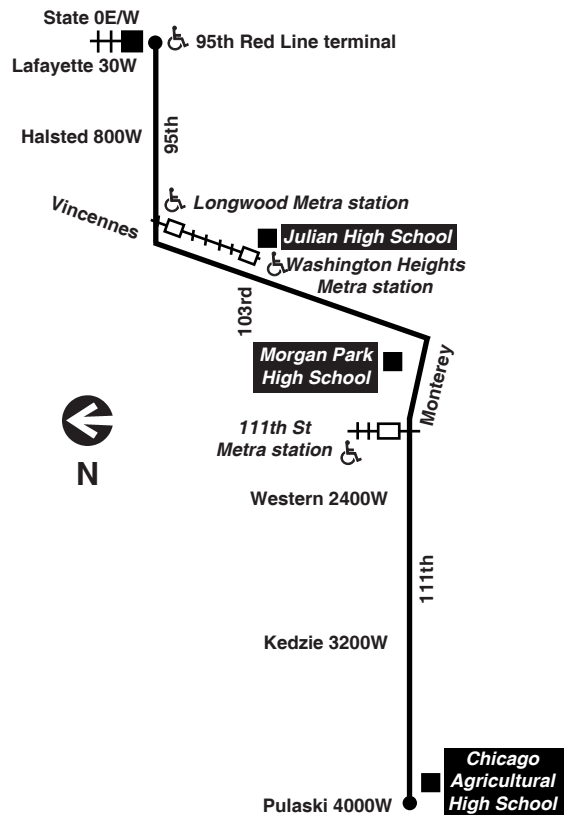

CTA Bike & Ride

Bicycle racks are available on the front exteriors of CTA buses. Bicycles can be placed on bicycle racks during normal hours of operation for each route. Racks accommodate two (2) bicycles at a time. Bicycles are also permitted on CTA trains during certain hours.

Please Stand Up

for Seniors and People with Disabilities
Federal law requires priority seating be designated for seniors and people with disabilities.

The schedules and other information in this timetable are subject to change. CTA does not assume responsibility for errors in timetables, nor for inconvenience or damage resulting from delayed trains or buses due to weather, traffic conditions, etc.

CTA operating costs are funded in part through the Regional Transportation Authority, by the federal and state governments, and the City of Chicago and County of Cook.

Supplementary service may be provided over portions of this route in addition to the trips shown. Please check destination signs and announcements when boarding buses.

For more Information call the RTA Travel Information Center in Chicago: 312-836-7000. Open 5 a.m. until 1 a.m. every day.

Para obtener mayor información, en Español, llame al Centro de Información: 312-836-7000.

Chicago Transit Authority

112

Vincennes-111th

Effective September 3, 2017

Additional service may be provided on school days, September through June

Monday thru Friday

Eastbound

Lv 111th/ Pulaski	111th/ Western	111th/ Vincennes	103rd/ Vincennes	95th/ Vincennes	Arr 95th Red Line
4:30am	4:38am	4:42am	4:46am	4:50am	4:56am
4:50	4:58	5:02	5:06	5:10	5:16
5:10	5:18	5:22	5:26	5:30	5:36
5:28	5:36	5:40	5:44	5:48	5:54
5:45	5:53	5:58	6:02	6:06	6:13
6:01	6:09	6:14	6:18	6:22	6:29
6:16	6:24	6:29	6:33	6:37	6:44
6:30	6:38	6:43	6:47	6:51	6:58
6:43	6:51	6:57	7:01	7:06	7:13
6:56	7:05	7:11	7:16	7:21	7:29
7:10	7:19	7:25	7:30	7:35	7:43
7:26	7:35	7:41	7:46	7:51	7:59
7:42	7:51	7:57	8:02	8:07	8:15
7:58	8:07	8:13	8:18	8:23	8:31
8:14	8:23	8:29	8:34	8:38	8:46
8:30	8:39	8:44	8:48	8:52	9:00
8:46	8:55	9:00	9:04	9:08	9:16
9:02	9:11	9:16	9:20	9:24	9:32
9:19	9:28	9:33	9:37	9:41	9:49
9:38	9:47	9:52	9:56	10:00	10:08
9:47	9:56	10:01	-----	-----	-----
9:57	10:06	10:11	10:15	10:18	10:26
10:14	10:23	10:28	10:32	10:36	10:43
10:32	10:41	10:46	10:50	10:53	11:01
10:49	10:58	11:03	11:07	11:11	11:18
11:07	11:16	11:21	11:25	11:28	11:36
11:24	11:33	11:38	11:42	11:46	11:53
11:42	11:51	11:56	12:00pm	12:03pm	12:11pm
11:59	12:09pm	12:14pm	12:19	12:22	12:30
12:17pm	12:26	12:32	12:36	12:40	12:47
12:34	12:44	12:49	12:54	12:57	1:05
12:52	1:01	1:07	1:11	1:15	1:22
1:09	1:18	1:24	1:28	1:32	1:39
1:26	1:35	1:41	1:45	1:49	1:56
1:43	1:52	1:58	2:02	2:06	2:14
1:54	2:09	2:15	2:19	2:23	2:31
2:15	2:25	2:31	2:35	2:39	2:47
2:31	2:41	2:47	2:51	2:55	3:03
-----	2:56H	2:57	3:01	3:05	3:14
2:47	2:57	3:04	3:08	3:12	3:21
2:57	3:12	3:20	3:25	3:29	3:38
3:14	3:24	3:32	3:37	3:41	3:50
3:26	3:36	3:44	3:49	3:53	4:02
3:39	3:49	3:57	4:01	4:06	4:15
3:54	4:04	4:11	4:15	4:19	4:27
4:10	4:20	4:27	4:31	4:35	4:43
4:26	4:36	4:43	4:47	4:51	4:59
4:42	4:52	4:58	5:02	5:06	5:14
4:42	4:52	4:58	-----	-----	-----
4:59	5:09	5:15	5:19	5:23	5:30
5:16	5:26	5:32	5:36	5:40	5:47
5:35	5:45	5:51	5:55	5:59	6:06
5:54	6:04	6:10	-----	-----	-----
5:55	6:05	6:11	6:15	6:19	6:26
6:15	6:25	6:30	6:34	6:38	6:46
6:35	6:44	6:49	6:53	6:56	7:03
6:56	7:05	7:10	7:14	7:17	7:24
7:19	7:28	7:33	7:37	7:40	7:47
7:20	7:29	7:34	-----	-----	-----
7:42	7:51	7:56	8:00	8:03	8:10
8:05	8:14	8:19	8:23	8:26	8:33
8:28	8:37	8:42	8:46	8:49	8:56
8:51	8:59	9:04	9:08	9:11	9:18
9:14	9:22	9:27	9:31	9:34	9:41
9:37	9:45	9:50	9:54	9:57	10:04
10:00	10:08	10:12	10:16	10:19	10:25
10:23	10:31	10:35	10:39	10:42	10:48
10:46	10:54	10:58	-----	-----	-----

112 Vincennes-111th

Westbound