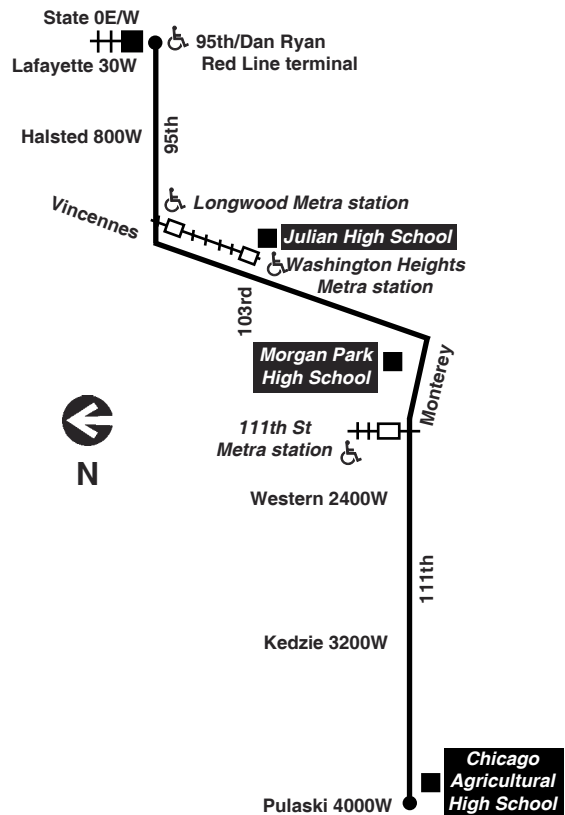

For more Information call the RTA Travel Information Center in Chicago: 312-836-7000. Open 6am until 7pm, Monday thru Saturday.

Para obtener mayor información, en Español, llame al Centro de Información: 312-836-7000.

Chicago Transit Authority

112 

Vincennes-111th

Effective August 21, 2022

Additional service may be provided on school days, September through June

Monday thru Friday

112 Vincennes-111th

Eastbound