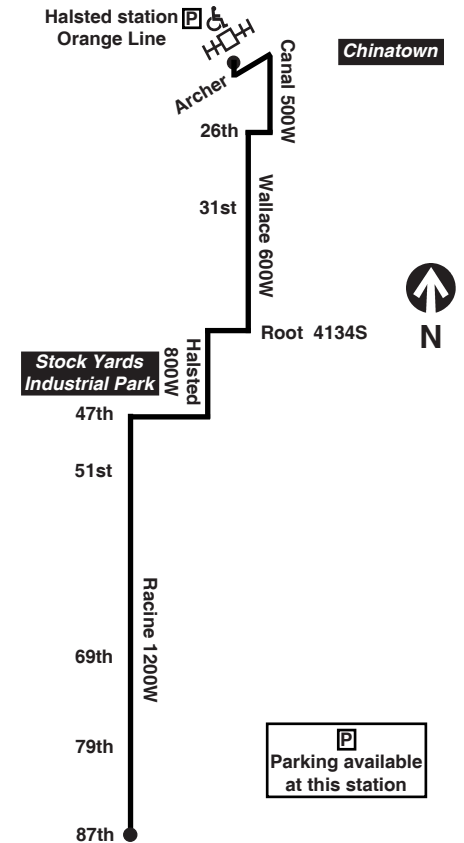

* trip begins/ends at 74th/Racine at time shown

44

Wallace/Racine

Effective August 31, 2014

Saturday

44 Wallace/Racine

Northbound

Leave 87th/ Racine	69th/ Racine	51st/ Racine	31st/ Wallace	Arrive Halsted Orange Line
8:00am	8:09am	8:19am	8:32am	8:42am
8:21	8:31	8:40	8:54	9:03
8:42	8:52	9:02	9:16	9:26
9:03	9:14	9:24	9:38	9:48
9:24	9:35	9:45	9:59	10:09
9:45	9:56	10:06	10:20	10:30
10:05	10:16	10:27	10:41	10:50
10:24	10:35	10:46	11:00	11:09