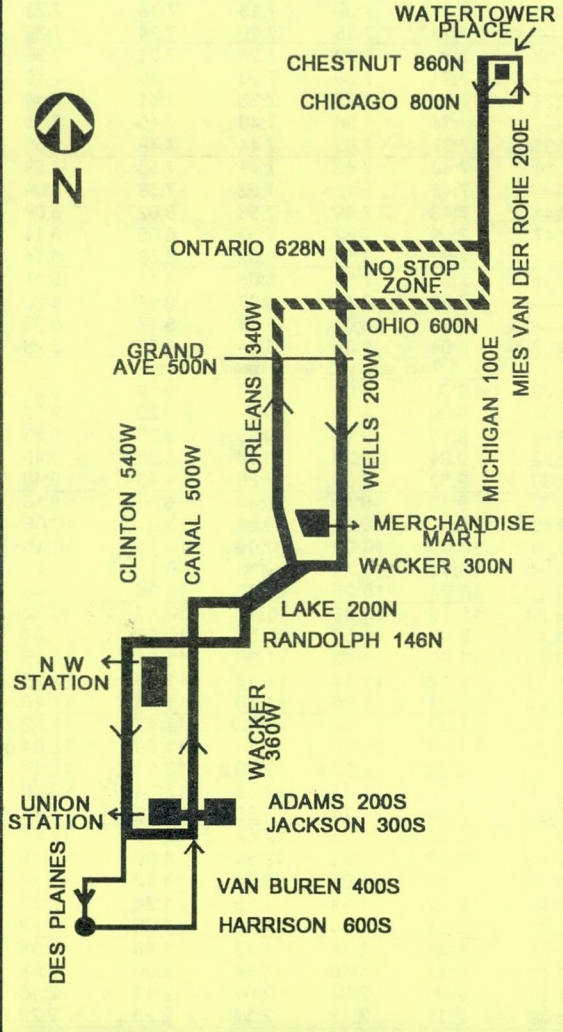

125 WaterTower Express

For more information call the RTA Travel Information Center at 836-7000 (In Chicago use area code 312)

Open every day of the year from 5AM until 1AM next day.

Monday thru Friday

Northbound

am light face pm dark face

Southbound

Leave Chestnut Van-der Rohe	Erie Michigan	Merchandise Mart	Jackson Clinton	Arrive Harrison Desplaines
6:53 a	6:59 a	7:05 a	7:11 a	7:14 a
7:08	7:14	7:20	7:26	7:29
7:20	7:26	7:32	7:38	7:41
7:28	7:34	7:40	7:46	7:49
7:36	7:42	7:48	7:54	7:57
7:44	7:50	7:56	8:02	8:05
7:52	7:58	8:04	8:10	8:13
8:00	8:06	8:12	8:18	8:21
then every 5 to 6 minutes until				
8:57	9:03	9:09	9:15	9:18
9:10	9:17	9:22	9:27	9:30
9:20	9:27	9:32	9:37	9:40
9:32	9:39	9:44	9:49	9:52
9:38	9:45	9:50	9:55	9:58
9:44	9:51	9:56	10:01	10:04
10:00	10:07	10:12	10:17	10:20
10:12	10:19	10:24	10:29	10:32
10:24	10:31	10:36	10:41	10:44
10:36	10:43	10:48	10:53	10:56
10:48	10:55	11:00	11:05	11:08
11:00	11:07	11:12	11:17	11:20
11:12	11:19	11:24	11:29	11:32
11:24	11:31	11:36	11:41	11:44
11:36	11:43	11:48	11:53	11:56
11:48	11:55	12:00 n	12:05 p	12:08 p
12:00 n	12:07 p	12:12 p	12:17	12:20
12:12 p	12:19	12:24	12:29	12:32
12:24	12:31	12:36	12:41	12:44
12:36	12:43	12:48	12:53	12:56
12:48	12:55	1:00	1:05	1:08
1:00	1:07	1:12	1:17	1:20
1:12	1:19	1:24	1:29	1:32
1:24	1:31	1:36	1:41	1:44
1:35	1:42	1:47	1:53	1:56
1:46	1:54	1:59	2:05	2:08
1:57	2:06	2:11	2:17	2:20
2:08	2:17	2:22	2:28	2:31
2:18	2:27	2:32	2:38	2:41
2:28	2:37	2:42	2:48	2:51
2:38	2:47	2:52	2:58	3:01
2:48	2:57	3:02	3:08	3:11
2:58	3:07	3:12	3:18	3:21
3:08	3:17	3:22	3:28	3:31
3:18	3:27	3:32	3:38	3:41
3:27	3:36	3:41	3:48	3:50
3:36	3:45	3:50	3:56	3:59
3:44	3:53	3:58	4:04	4:07
3:52	4:01	4:06	4:12	4:15
then every 4 to 7 minutes until				
5:14	5:24	5:30	5:36	5:39
5:24	5:33	5:39	5:45	5:48
5:34	5:43	5:49	5:53	5:56
5:44	5:52	5:57	6:02	—
5:56	6:03	6:08	6:12	6:15
6:08	6:14	6:19	6:23	6:26
6:20	6:25	6:30	6:34	6:37