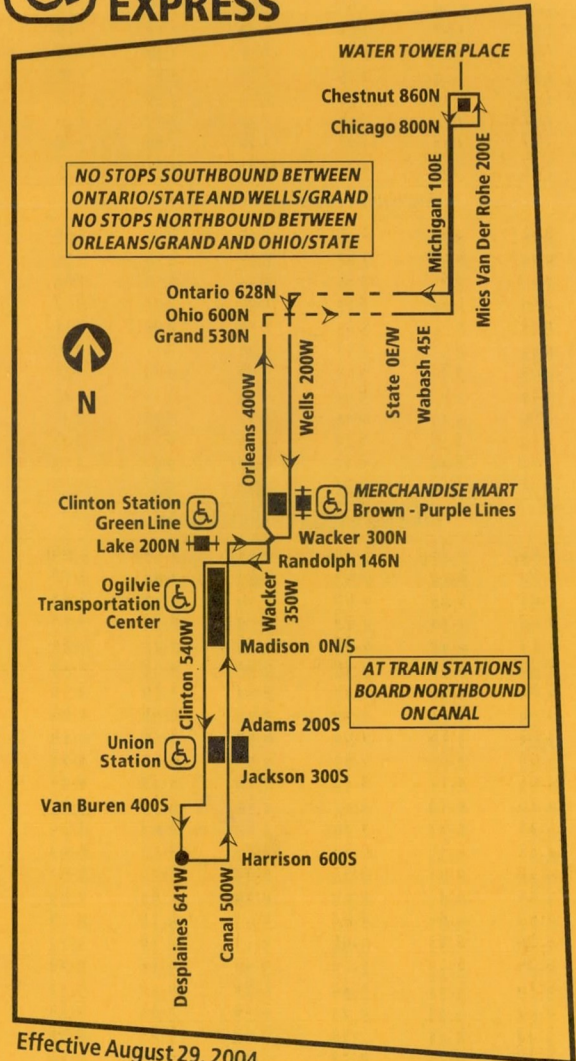

Rush Shuttle Fare ($1.00 cash, no transfer) may be paid on this route when boarding at the following locations and times:

All stops South of Lake Street,
6:00 a.m. - 10:00 a.m.

Metra Union Station

NB on Canal at Adams, 6:00 a.m. - 10:00 a.m.

Metra Ogilvie Transportation Center

NB on Canal at Madison, 6:00 a.m. - 10:00 a.m.

NB on Canal at Randolph, 6:00 a.m. - 10:00 a.m.

Southbound along entire route,
3:30 p.m. - 7:30 p.m.

Rush Shuttle fares are available weekday rush hours on certain bus routes serving downtown Metra stations. To obtain a Rush Shuttle brochure detailing routes and fares, call the RTA Travel Information Center in Chicago: 836-7000. Open 5 a.m. until 1 a.m. every day.

Para obtener mayor información, en Español, llame al Centro de Información: 836-7000.

CTA Bike & Ride

Bicycle racks are available on the front exteriors of CTA buses. Bicycles can be placed on bicycle racks during normal hours of operation for each route. Racks accommodate two (2) bicycles at a time. Bicycles are also permitted on CTA trains during certain hours.

The information contained in this schedule is based on normal travel conditions. Factors beyond CTA's control such as weather, traffic and other conditions can result in schedule delays. Please give yourself enough time for travel.

www.transitchicago.com

take it everywhere...

CHICAGO TRANSIT AUTHORITY

125

WATER TOWER EXPRESS

Effective August 29, 2004

www.transitchicago.com

take it everywhere...