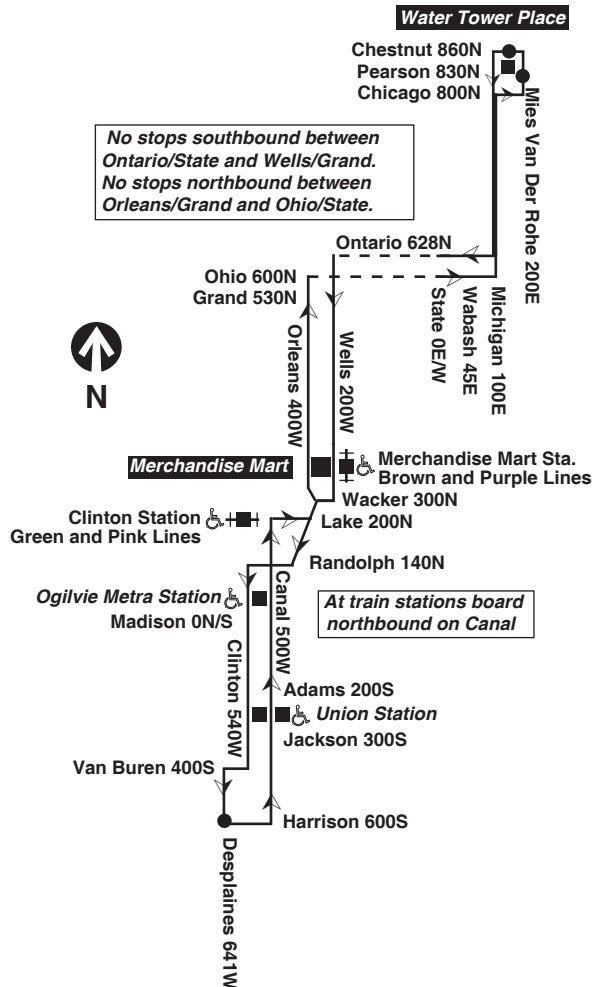

Para obtener mayor información, en Español, llame al Centro de Información: 312-836-7000.

Chicago Transit Authority

125 ♿

Water Tower Express

Effective November 21, 2013

Monday thru Friday

125 Water Tower Express

Northbound

Leave Harrison/ Desplaines	Union Station	Ogilvie Metra Station	Merchandise Mart/ Orleans	Michigan/ Ontario	Arrive Chestnut/ Van der Rohe
6:15am	6:19am	6:21am	6:27am	6:34am	6:37am
6:35	6:39	6:42	6:48	6:55	6:59
6:50	6:55	6:58	7:06	7:13	7:18
7:02	7:07	7:10	7:18	7:25	7:30
7:12	7:17	7:20	7:28	7:35	7:40
7:22	7:27	7:30	7:38	7:45	7:50
7:31	7:36	7:39	7:47	7:54	7:59
7:40	7:45	7:48	7:57	8:04	8:09
7:48	7:53	7:56	8:05	8:13	8:18
7:55	8:01	8:04	8:13	8:21	8:26
8:01	8:07	8:10	8:20	8:28	8:33
8:07	8:13	8:16	8:26	8:34	8:39
8:13	8:19	8:22	8:32	8:40	8:45
8:19	8:25	8:28	8:38	8:46	8:51
8:26	8:32	8:35	8:45	8:53	8:58
8:34	8:39	8:42	8:52	9:00	9:05
8:43	8:48	8:51	8:59	9:07	9:12
8:53	8:57	9:00	9:08	9:16	9:21
9:05	9:09	9:12	9:19	9:27	9:32
9:20	9:24	9:27	9:34	9:42	9:47

Southbound

Leave Chestnut/ Van der Rohe	Michigan/ Erie	Merchandise Mart/Wells	Union Station	Arrive Harrison/ Desplaines
6:40am	6:43am	6:49am	6:58am	7:01am
7:00	7:03	7:10	7:19	7:23
7:20	7:23	7:30	7:39	7:43
7:40	7:43	7:51	8:00	8:04
7:55	7:59	8:07	8:17	8:21
8:10	8:14	8:22	8:33	8:37
8:25	8:29	8:37	8:48	8:52
8:40	8:43	8:51	9:02	9:05
9:00	9:03	9:11	9:20	9:23
9:20	9:23	9:31	9:40	9:43