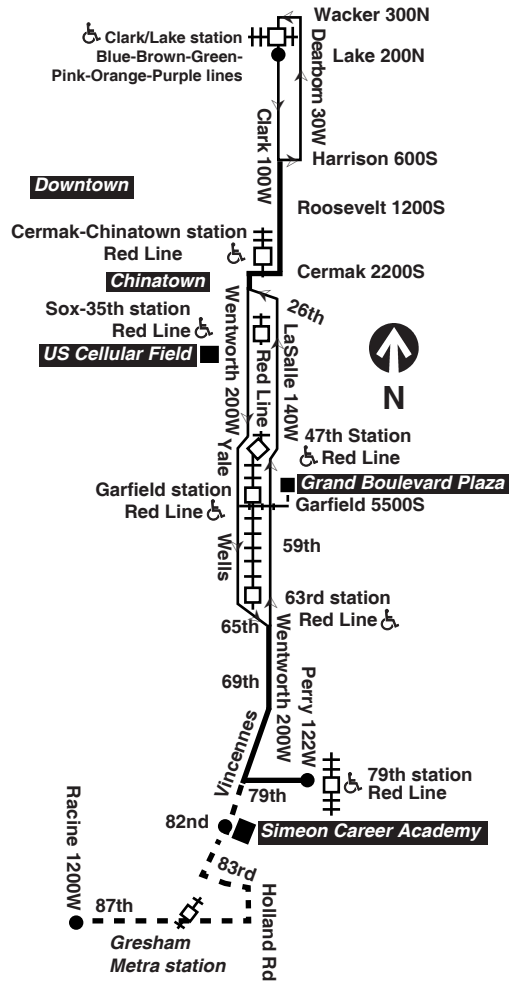

Chicago Transit Authority

24 ♿

Wentworth

Effective September 8, 2015

Additional service may be provided on school days, September through June

Monday thru Friday

24 Wentworth

Northbound

M - trip operates weekdays except Tuesdays.

T - trip operates on Tuesdays only.

S - trip operates on school days only.

W - ends at Wentworth/47th at time shown.

V - begins/ends at Vincennes/78th at time shown.