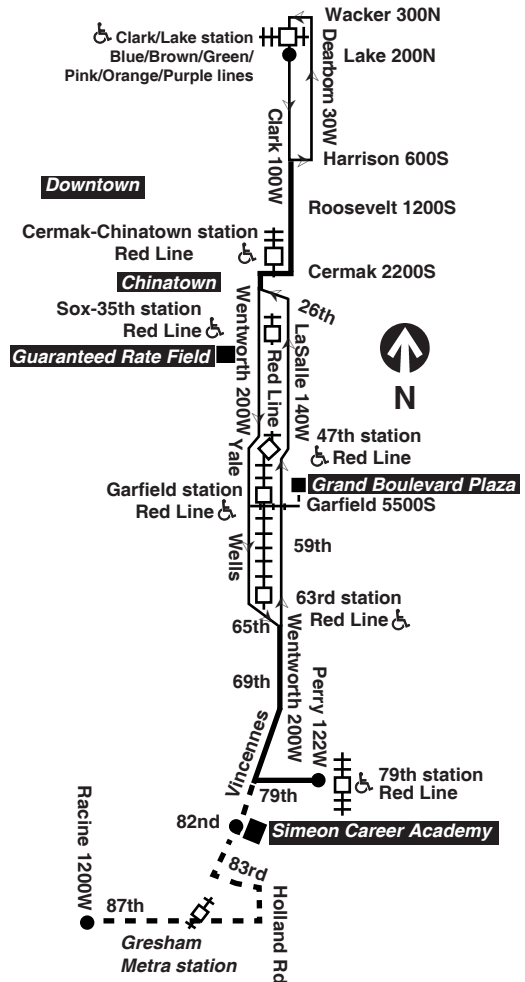

CTA Bike & Ride

Bicycle racks are available on the front exteriors of CTA buses. Bicycles can be placed on bicycle racks during normal hours of operation for each route. Racks accommodate two (2) bicycles at a time. Bicycles are also permitted on CTA trains during certain hours.

Please Stand Up ♿

for Seniors and People with Disabilities

Federal law requires priority seating be designated for seniors and people with disabilities.

Supplementary service may be provided over portions of this route in addition to the trips shown. Please check destination signs and announcements when boarding buses.

For more Information call the RTA Travel Information Center in Chicago: 312-836-7000. Open 5 a.m. until 1 a.m. every day.

Para obtener mayor información, en Español, llame al Centro de Información: 312-836-7000.

Chicago Transit Authority

24 ♿

Wentworth

Effective September 5, 2017

Additional service may be provided on school days, September through June