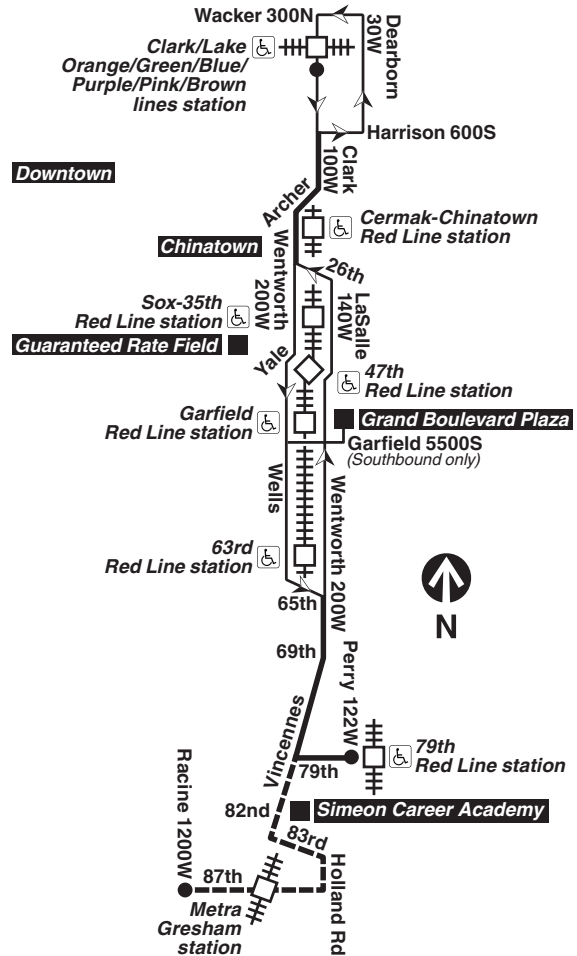

Additional notes:

All CTA buses are accessible. For accessibility help or to report concerns at stops, contact CTA Customer Service at transitchicago.com/feedback.

Federal law requires priority seating be designated for seniors and people with disabilities. **Please stand up** and yield these seats when needed for qualifying riders or when asked.

Schedules and other info in this timetable are subject to change. CTA does not assume responsibility for errors in timetables nor for inconvenience or damage resulting from delays.

Pay close attention to destination signs and announcements when boarding: added service may sometimes be provided over portions of this or any bus route and some trips can end before the furthest terminal on a line depending on service needs or time of day.

Bicycle racks are installed on the front of all CTA buses and are allowed on CTA trains during certain hours. See our Bike & Ride brochure or webpage for help on how to use racks and more.

Know before you go: Get alerts from us by text or e-mail about planned service changes every week or instant alerts for unplanned reroutes and disruptions. Sign up for CTA Updates today at transitchicago.com/updates.

For more travel information, use the Ventra app or call the RTA Travel Information Center at 312-836-7000. *Para obtener mayor información, en Español, llame al Centro de Información a 312-836-7000.*

24 Wentworth

Effective Aug. 26, 2024

All CTA buses are accessible

transitchicago.com/bus/24