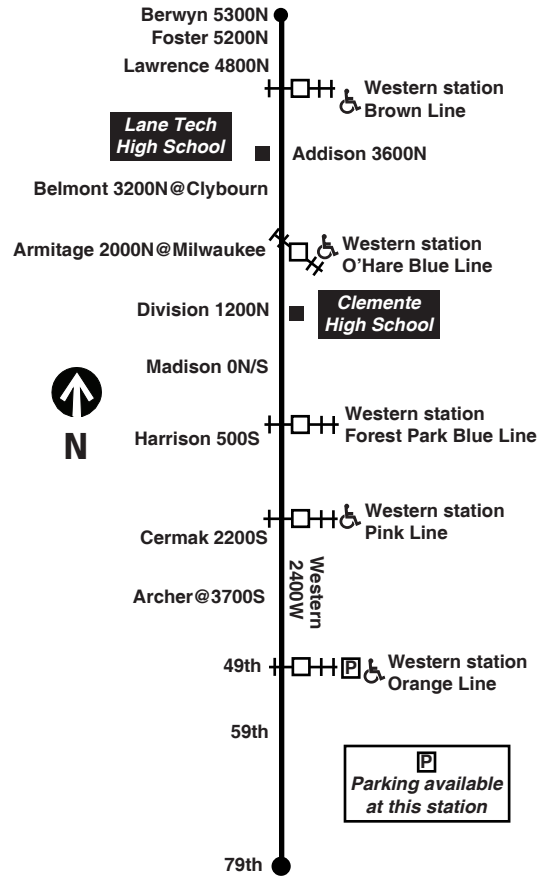

Please Stand Up
for Seniors and People with Disabilities
Federal law requires priority seating be designated for seniors and people with disabilities.

The schedules and other information in this timetable are subject to change. CTA does not assume responsibility for errors in timetables, nor for inconvenience or damage resulting from delayed trains or buses due to weather, traffic conditions, etc.

Supplementary service may be provided over portions of this route in addition to the trips shown. Please check destination signs and announcements when boarding buses.

CTA operating costs are funded in part through the Regional Transportation Authority, by the federal and state governments, and the City of Chicago and County of Cook.

For more information call the RTA Travel Information Center in Chicago: 312-836-7000. Open 6am until 7pm, Monday thru Saturday.

Para obtener mayor información, en Español, llame al Centro de Información: 312-836-7000.

Chicago Transit Authority

49

Western

Effective September 1, 2019

Additional service may be provided on school days, September through June

N49 Night Owl Service
Berwyn to 79th

transitchicago.com

transitchicago.com

Monday thru Friday

Northbound

Leave Western/79th	Western/59th	Orange Line Western/49th	Forest Pk Blue Line Western/Harrison	O'Hare Blue Line Armitage	Western/Belmont	Arrive Western/Berwyn
3:00am	3:09am	3:14am	3:30am	3:44am	3:50am	4:03am
3:30	3:39	3:44	4:01	4:15	4:21	4:34
4:00	4:10	4:14	4:33	4:48	4:54	5:06
4:20	4:30	4:34	4:54	5:08	5:14	5:26
4:35	4:45	4:50	5:09	5:25	5:31	5:44
4:48	4:58	5:03	5:22	5:38	5:44	5:57
5:00	5:10	5:15	5:35	5:51	5:57	6:11

then every 9 to 12 minutes until

7:25	7:39	7:45	8:10	8:30	8:38	8:55
7:38	7:52	7:59	8:24	8:43	8:50	9:07
7:52	8:06	8:13	8:38	8:57	9:04	9:21
8:07	8:21	8:27	8:52	9:10	9:18	9:34
8:22	8:36	8:42	9:07	9:25	9:34	9:50
8:37	8:50	8:56	9:21	9:39	9:47	10:03
8:52	9:05	9:10	9:33	9:52	9:59	10:14

then every 8 minutes until

11:40	11:54	12:00pm	12:23pm	12:43pm	12:52pm	1:09pm
11:49	12:02pm	12:08	12:32	12:52	1:00	1:18
11:57	12:11	12:17	12:40	1:00	1:09	1:26
12:06pm	12:19	12:25	12:49	1:09	1:17	1:35

then every 7 to 8 minutes until

2:18	2:31	2:37	3:02	3:24	3:33	3:53
2:24	2:38	2:44	3:09	3:30	3:40	4:00
2:31	2:44	2:50	3:25S	3:33	3:42	4:02
2:31	2:44	2:50	3:16	3:38	3:48	4:07
2:43	2:56	3:02	3:35S	3:43	3:53	4:12
2:57	3:10	3:16	3:42	4:04	4:14	4:33
3:11	3:24	3:30	3:56	4:18	4:28	4:47
3:25	3:38	3:44	4:10	4:32	4:42	5:01
3:39	3:53	3:58	4:24	4:47	4:58	5:18
3:53	4:07	4:12	4:38	5:02	5:13	5:33
4:07	4:21	4:27	4:53	5:17	5:28	5:48
4:22	4:36	4:42	5:08	5:32	5:43	6:03
4:37	4:51	4:57	5:23	5:47	5:58	6:18
4:52	5:06	5:12	5:38	6:01	6:12	6:32
5:07	5:21	5:26	5:50	6:13	6:24	6:43
5:22	5:36	5:41	6:05	6:27	6:38	6:56

then every 5 to 8 minutes until

6:22	6:34	6:39	7:01	7:20	7:29	7:45
6:30	6:42	6:47	7:09	7:27	7:36	7:51
6:39	6:51	6:56	7:17	7:34	7:42	7:58

then every 10 to 12 minutes until

8:00	8:11	8:15	8:34	8:51	8:58	9:12
8:12	8:23	8:27	8:46	9:03	9:10	9:24
8:24	8:35	8:39	8:58	9:15	9:22	9:36
8:37	8:48	8:52	9:11	9:28	9:35	9:49
8:50	9:01	9:05	9:24	9:41	9:48	10:02
9:03	9:14	9:18	9:37	9:54	10:01	10:15
9:17	9:28	9:32	9:51	10:08	10:15	10:29
9:31	9:42	9:46	10:05	10:22	10:29	10:43
9:45	9:56	10:00	10:19	10:36	10:43	10:57
10:00	10:11	10:15	10:34	10:50	10:58	11:11
10:15	10:25	10:29	10:46	11:01	11:08	11:21
10:30	10:40	10:44	11:01	11:15	11:22	11:35
10:45	10:54	10:59	11:15	11:29	11:36	11:48
11:00	11:09	11:14	11:30	11:43	11:50	12:02am
11:15	11:24	11:29	11:45	11:58	12:05am	12:17
11:30	11:39	11:44	12:00am	12:13am	12:20	12:32
11:45	11:54	11:59	12:15	12:28	12:35	12:47
12:00am	12:09am	12:13am	12:30	12:43	12:49	1:01
12:30	12:39	12:43	1:00	1:13	1:19	1:31
1:00	1:09	1:13	1:30	1:43	1:49	2:01
1:30	1:39	1:43	2:00	2:13	2:19	2:31
2:00	2:09	2:13	2:30	2:43	2:49	3:01
2:30	2:39	2:43	3:00	3:13	3:19	3:31

S - trip begins at Division/Western at time shown, school days only

49 Western

Southbound