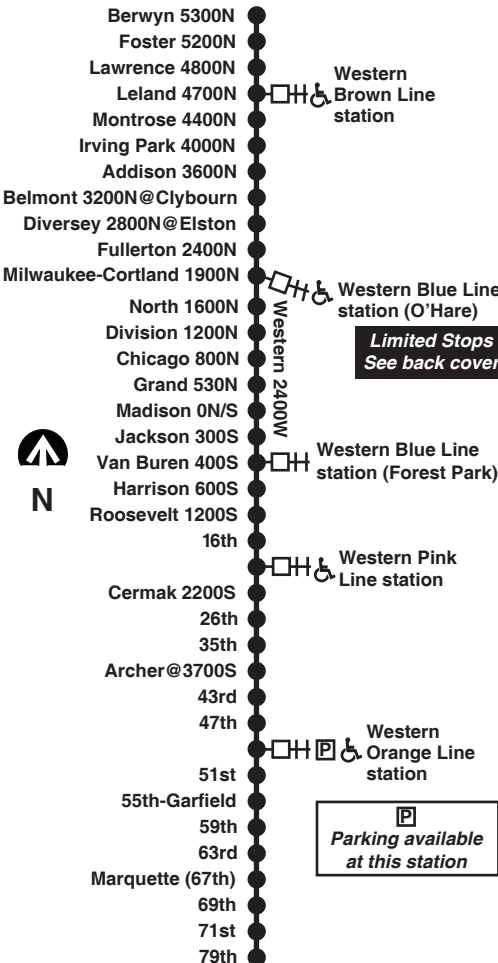

Chicago Transit Authority

X49

Western Express

Effective March 28, 2016

Monday thru Friday

X49 Western Express

X49 Western Express - Stops

Northbound

Northbound

79th terminal
71st
69th
Marquette (67th)
63rd
59th
55th (Garfield)
51st
Western Orange Line station
47th
43rd
Archer
35th
26th
Cermak
Western Pink Line station
16th
Roosevelt
Harrison
Van Buren-Western
Blue Line (Forest Park) station
Jackson
Madison
Grand
Chicago
Division
North
Milwaukee-Western
Blue Line station (O'Hare)
Fullerton
Diversey at Elston
Belmont at Clybourn
Addison
Irving Park
Montrose
Leland- Western
Brown Line station
Lawrence
Foster
Berwyn

Southbound

Berwyn
Foster
Lawrence
Leland-Western
Brown Line station
Montrose
Irving Park
Addison
Belmont at Clybourn
Diversey at Elston
Fullerton
Milwaukee-Western
Blue Line station (O'Hare)
North
Division
Chicago
Grand
Madison
Jackson
Van Buren-Western
Blue Line (Forest Park) station
Roosevelt
Madison
Grand
Chicago
Division
North
Milwaukee-Western
Blue Line station (O'Hare)
Fullerton
Diversey at Elston
Belmont at Clybourn
Addison
Irving Park
Montrose
Leland- Western
Brown Line station
Lawrence
Foster
Berwyn