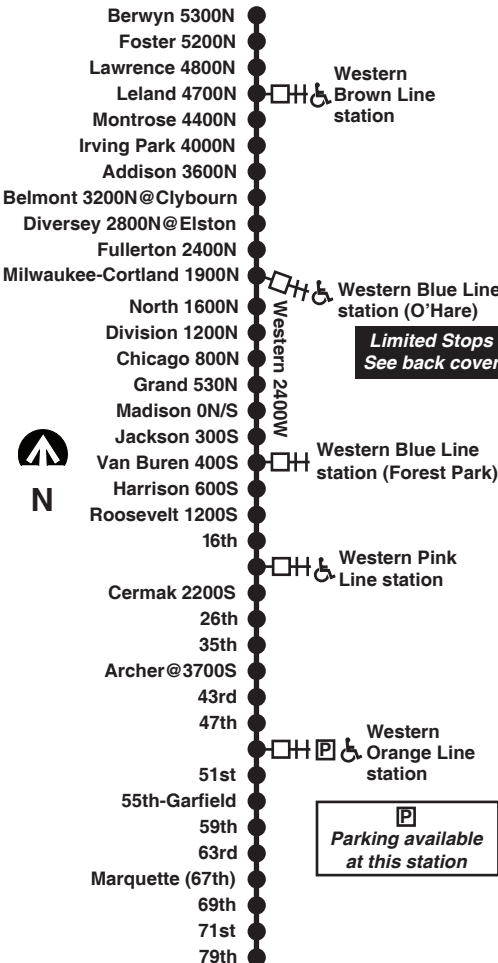

Chicago Transit Authority

X49

Western Express

Effective June 19, 2017

Monday thru Friday

X49 Western Express

Northbound

Lv 79th/ Western Terminal	Orange Line 49th/ Western	Archer/ Western	Blue Line Harrison/ Western	Blue Line Milwaukee/ Western	Arrive Berwyn/ Western
5:30am	5:46am	5:53am	6:05am	6:17am	6:34am
5:40	5:56	6:03	6:15	6:27	6:44
5:49	6:05	6:12	6:25	6:38	6:56
5:57	6:13	6:20	6:33	6:47	7:08
6:04	6:20	6:27	6:41	6:56	7:19
6:10	6:26	6:33	6:47	7:03	7:27
6:15	6:31	6:38	6:52	7:08	7:33
6:19	6:36	6:43	6:58	7:14	7:39
6:24	6:41	6:48	7:02	7:19	7:44
6:28	6:46	6:53	7:08	7:25	7:51
6:33	6:50	6:58	7:13	7:30	7:56
6:37	6:55	7:03	7:18	7:36	8:02
6:42	7:00	7:07	7:23	7:40	8:07
6:46	7:04	7:12	7:27	7:45	8:12
6:51	7:09	7:16	7:32	7:49	8:16
6:55	7:13	7:21	7:36	7:54	8:21
7:00	7:18	7:26	7:41	7:59	8:26
7:06	7:24	7:31	7:47	8:04	8:31
7:12	7:30	7:37	7:53	8:10	8:37
7:18	7:36	7:43	7:59	8:16	8:43
7:24	7:42	7:49	8:05	8:22	8:48
7:32	7:50	7:57	8:13	8:30	8:55
7:43	8:00	8:07	8:22	8:39	9:04
7:54	8:11	8:18	8:33	8:49	9:14
8:06	8:23	8:30	8:45	9:01	9:25
8:19	8:36	8:43	8:58	9:14	9:38
8:32	8:49	8:56	9:11	9:27	9:50
8:46	9:02	9:08	9:23	9:39	10:01
9:00	9:16	9:22	9:37	9:52	10:14

Southbound

Berwyn
Foster
Lawrence
Leland-Western Brown Line station
Montrose
Irving Park
Addison
Belmont at Clybourn
Diversey at Elston
Fullerton
Milwaukee-Western Blue Line station (O'Hare)
North
Division
Chicago
Grand
Madison
Jackson
Van Buren-Western Blue Line (Forest Park) station
Roosevelt
16th
Western Pink Line station
Cermak
26th
35th
Archer
43rd
47th
Western Orange Line station
51st
55th (Garfield)
59th
63rd
Marquette (67th)
69th
71st
79th terminal