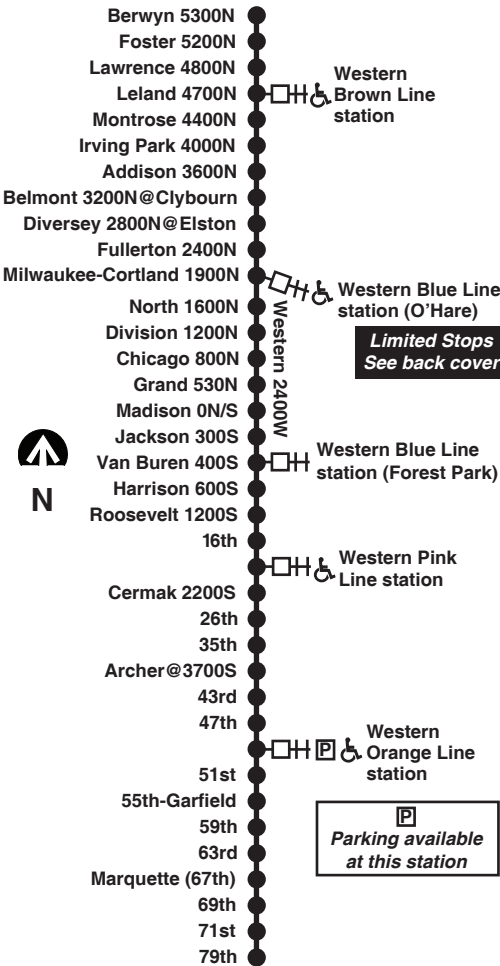

For more information call the RTA Travel Information Center in Chicago: 312-836-7000. Open 5 a.m. until 1 a.m. every day.

Para obtener mayor información, en Español, llame al Centro de Información: 312-836-7000.

Chicago Transit Authority

X49

Western Express

Effective September 5, 2017

Monday thru Friday

X49 Western Express

X49 Western Express - Stops

Northbound

Northbound

79th terminal
71st
69th
Marquette (67th)
63rd
59th
55th (Garfield)
51st
Western Orange Line station
47th
43rd
Archer
35th
26th
Cermak
Western Pink Line station
16th
Roosevelt
Harrison
Van Buren-Western Blue Line (Forest Park) station
Jackson
Madison
Grand
Chicago
Division
North
Milwaukee-Western Blue Line station (O'Hare)
Fullerton
Diversey at Elston
Belmont at Clybourn
Addison
Irving Park
Montrose
Leland- Western Brown Line station
Lawrence
Foster
Berwyn

Southbound

Berwyn
Foster
Lawrence
Leland-Western Brown Line station
Montrose
Irving Park
Addison
Belmont at Clybourn
Diversey at Elston
Fullerton
Milwaukee-Western Blue Line station (O'Hare)
North
Division
Chicago
Grand
Madison
Jackson
Van Buren-Western Blue Line (Forest Park) station
Roosevelt
16th
Western Pink Line station
Cermak
26th
35th
Archer
43rd
47th
Western Orange Line station
51st
55th (Garfield)
59th
63rd
Marquette (67th)
69th
71st
79th terminal