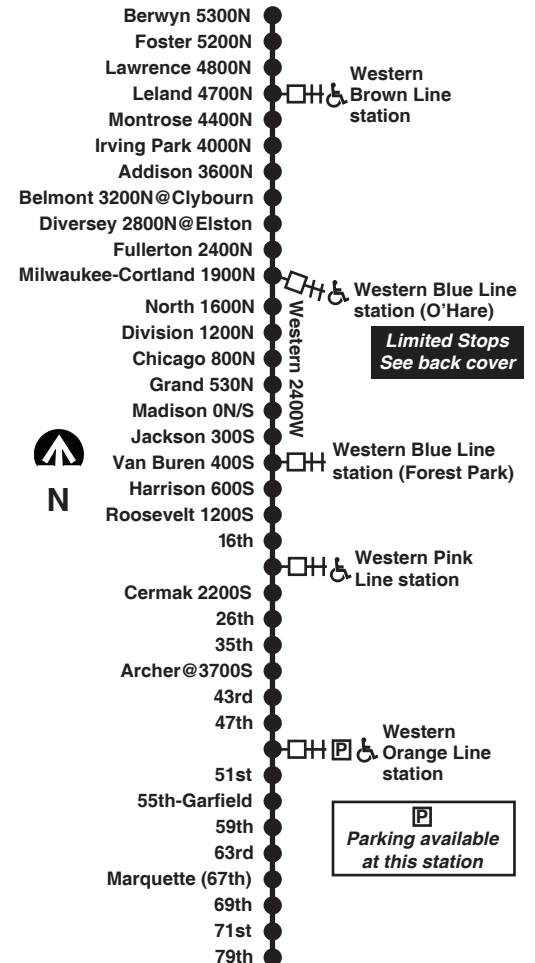

Chicago Transit Authority

X49

Western Express

Effective June 18, 2018

Monday thru Friday

X49 Western Express

Northbound

Lv Western/ 79th Terminal	Western Orange Line	Western/ Archer	Western/ Harrison Blue Line	Western/ Milwaukee Blue Line	Arrive Western/ Berwyn
5:30am	5:46am	5:53am	6:05am	6:17am	6:34am
5:40	5:56	6:03	6:15	6:27	6:44
5:49	6:05	6:12	6:25	6:38	6:56
5:57	6:13	6:20	6:33	6:47	7:08
6:04	6:20	6:27	6:41	6:56	7:19
6:10	6:26	6:33	6:47	7:03	7:27
6:15	6:31	6:38	6:52	7:08	7:33
6:19	6:36	6:43	6:58	7:14	7:39
6:24	6:41	6:48	7:02	7:19	7:44
6:28	6:46	6:53	7:08	7:25	7:51
6:33	6:50	6:58	7:13	7:30	7:56
6:37	6:55	7:03	7:18	7:36	8:02
6:42	7:00	7:07	7:23	7:40	8:07
6:46	7:04	7:12	7:27	7:45	8:12
6:51	7:09	7:16	7:32	7:49	8:16
6:55	7:13	7:21	7:36	7:54	8:21
7:00	7:18	7:26	7:41	7:59	8:26
7:06	7:24	7:31	7:47	8:04	8:31
7:12	7:30	7:37	7:53	8:10	8:37
7:18	7:36	7:43	7:59	8:16	8:43
7:24	7:42	7:49	8:05	8:22	8:48
7:32	7:50	7:57	8:13	8:30	8:55
7:43	8:00	8:07	8:22	8:39	9:04
7:54	8:11	8:18	8:33	8:49	9:14
8:06	8:23	8:30	8:45	9:01	9:25
8:19	8:36	8:43	8:58	9:14	9:38
8:32	8:49	8:56	9:11	9:27	9:50
8:46	9:02	9:08	9:23	9:39	10:01
9:00	9:16	9:22	9:37	9:52	10:14

Southbound

Berwyn
Foster
Lawrence
Leland-Western Brown Line station
Montrose
Irving Park
Addison
Belmont at Clybourn
Diversey at Elston
Fullerton
Milwaukee-Western Blue Line station (O'Hare)
North
Division
Chicago
Grand
Madison
Jackson
Van Buren-Western Blue Line (Forest Park) station
Roosevelt
16th
Western Pink Line station
Cermak
26th
35th
Archer
43rd
47th
Western Orange Line station
51st
55th (Garfield)
59th
63rd
Marquette (67th)
69th
71st
79th terminal