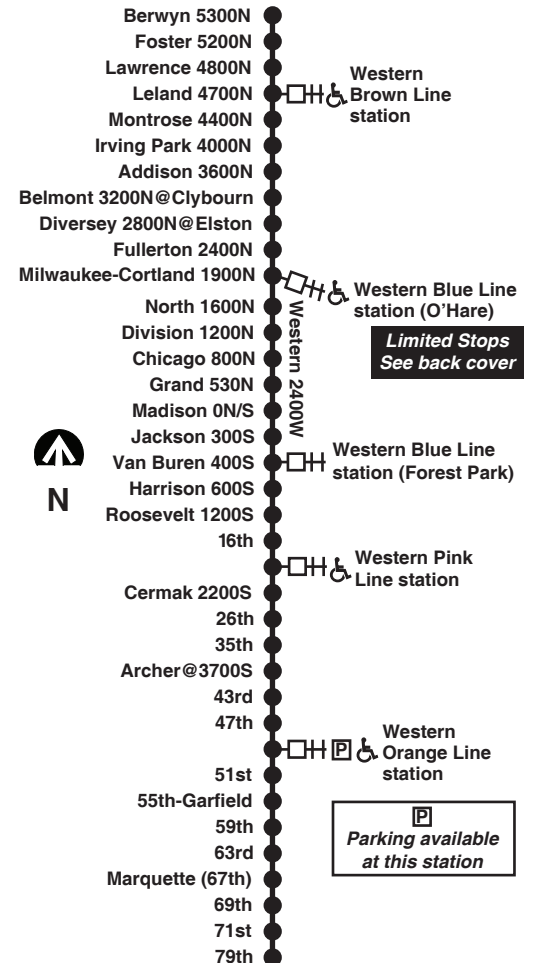

X49

Western Express

Effective September 3, 2019

Monday thru Friday

X49 Western Express

X49 Western Express - Stops

Northbound

Lv Western/ 79th Terminal	Western Orange Line	Western/ Archer	Western/ Harrison Blue Line	Western/ Milwaukee Blue Line	Arrive Western/ Berwyn
5:30am	5:46am	5:53am	6:05am	6:17am	6:34am
5:40	5:56	6:03	6:15	6:27	6:44
5:49	6:05	6:12	6:25	6:38	6:56
5:56	6:13	6:20	6:33	6:47	7:08
6:03	6:19	6:26	6:40	6:54	7:17
6:08	6:24	6:31	6:45	7:01	7:25
6:12	6:29	6:36	6:50	7:05	7:30
6:16	6:33	6:40	6:54	7:10	7:35
6:20	6:37	6:44	6:58	7:14	7:40
6:24	6:41	6:48	7:02	7:19	7:44
6:28	6:46	6:53	7:08	7:25	7:51
6:33	6:50	6:58	7:13	7:30	7:56
6:37	6:55	7:03	7:18	7:36	8:02
6:42	7:00	7:08	7:23	7:41	8:08
6:47	7:05	7:13	7:28	7:46	8:13
6:52	7:10	7:18	7:33	7:51	8:18
6:58	7:16	7:23	7:39	7:56	8:23
7:04	7:22	7:29	7:45	8:02	8:29
7:10	7:28	7:36	7:51	8:09	8:35
7:17	7:35	7:43	7:58	8:16	8:42
7:25	7:43	7:50	8:06	8:23	8:49
7:33	7:51	7:58	8:14	8:31	8:56
7:43	8:00	8:07	8:22	8:39	9:04
7:54	8:11	8:18	8:33	8:49	9:14
8:06	8:23	8:30	8:45	9:01	9:25
8:19	8:36	8:43	8:58	9:14	9:38
8:32	8:49	8:56	9:11	9:27	9:50
8:46	9:02	9:08	9:23	9:39	10:01
9:00	9:16	9:22	9:37	9:52	10:14

Southbound

Berwyn
Foster
Lawrence
Leland-Western
Brown Line station
Montrose
Irving Park
Addison
Belmont at Clybourn
Diversey at Elston
Fullerton
Milwaukee-Western
Blue Line station (O'Hare)
North
Division
Chicago
Grand
Madison
Jackson
Van Buren-Western
Blue Line (Forest Park) station
Roosevelt
16th
Western Pink Line station
Cermak
26th
35th
Archer
43rd
47th
Western Orange Line station
51st
55th (Garfield)
59th
63rd
Marquette (67th)
69th
71st
79th terminal