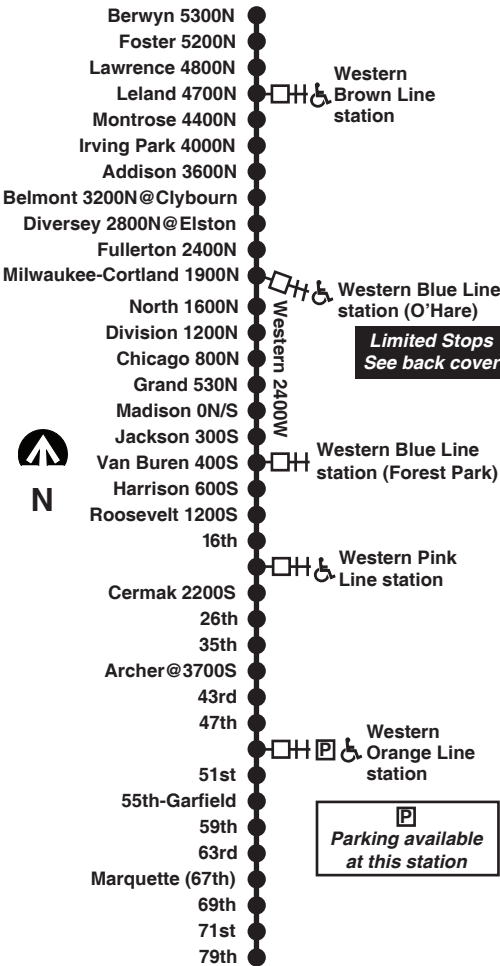

For more information call the RTA Travel Information Center in Chicago: 312-836-7000. Open 6am until 7pm, Monday thru Saturday.

Para obtener mayor información, en Español, llame al Centro de Información: 312-836-7000.

Chicago Transit Authority

X49

Western Express

Effective June 15, 2020

Monday thru Friday

X49 Western Express

X49 Western Express - Stops

Northbound

Northbound

79th terminal
71st
69th
Marquette (67th)
63rd
59th
55th (Garfield)
51st
Western Orange Line station
47th
43rd
Archer
35th
26th
Cermak
Western Pink Line station
16th
Roosevelt
Harrison
Van Buren-Western
Blue Line (Forest Park) station
Jackson
Madison
Grand
Chicago
Division
North
Milwaukee-Western
Blue Line station (O'Hare)
Fullerton
Diversey at Elston
Belmont at Clybourn
Addison
Irving Park
Montrose
Leland-Western
Brown Line station
Lawrence
Foster
Berwyn

Southbound

Berwyn
Foster
Lawrence
Leland-Western
Brown Line station
Montrose
Irving Park
Addison
Belmont at Clybourn
Diversey at Elston
Fullerton
Milwaukee-Western
Blue Line station (O'Hare)
North
Division
Chicago
Grand
Madison
Jackson
Van Buren-Western
Blue Line (Forest Park) station
Roosevelt
16th
Western Pink Line station
Cermak
26th
35th
Archer
43rd
47th
Western Orange Line station
51st
55th (Garfield)
59th
63rd
Marquette (67th)
69th
71st
79th terminal