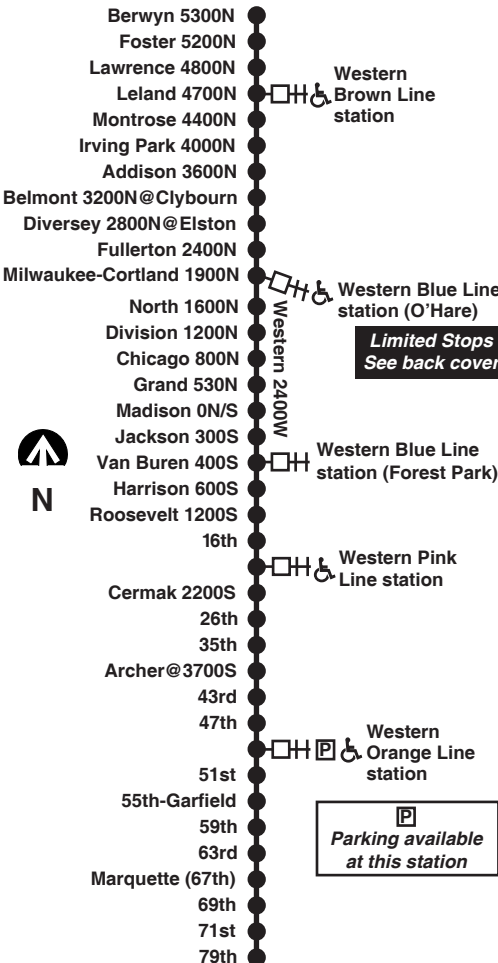

For more information call the RTA Travel Information Center in Chicago: 312-836-7000. Open 6am until 7pm, Monday thru Saturday.

Para obtener mayor información, en Español, llame al Centro de Información: 312-836-7000.

Chicago Transit Authority

X49

Western Express

Effective June 13, 2022

Monday thru Friday

X49 Western Express

X49 Western Express - Stops

Northbound

Northbound

79th terminal
71st
69th
Marquette (67th)
63rd
59th
55th (Garfield)
51st
Western Orange Line station
47th
43rd
Archer
35th
26th
Cermak
Western Pink Line station
16th
Roosevelt
Harrison
Van Buren-Western Blue Line (Forest Park) station
Jackson
Madison
Grand
Chicago
Division
North
Milwaukee-Western Blue Line station (O'Hare)
Fullerton
Diversey at Elston
Belmont at Clybourn
Addison
Irving Park
Montrose
Leland-Western Brown Line station
Lawrence
Foster
Berwyn

Southbound

Berwyn
Foster
Lawrence
Leland-Western Brown Line station
Montrose
Irving Park
Addison
Belmont at Clybourn
Diversey at Elston
Fullerton
Milwaukee-Western Blue Line station (O'Hare)
North
Division
Chicago
Grand
Madison
Jackson
Van Buren-Western Blue Line (Forest Park) station
Roosevelt
16th
Western Pink Line station
Cermak
26th
35th
Archer
43rd
47th
Western Orange Line station
51st
55th (Garfield)
59th
63rd
Marquette (67th)
69th
71st
79th terminal