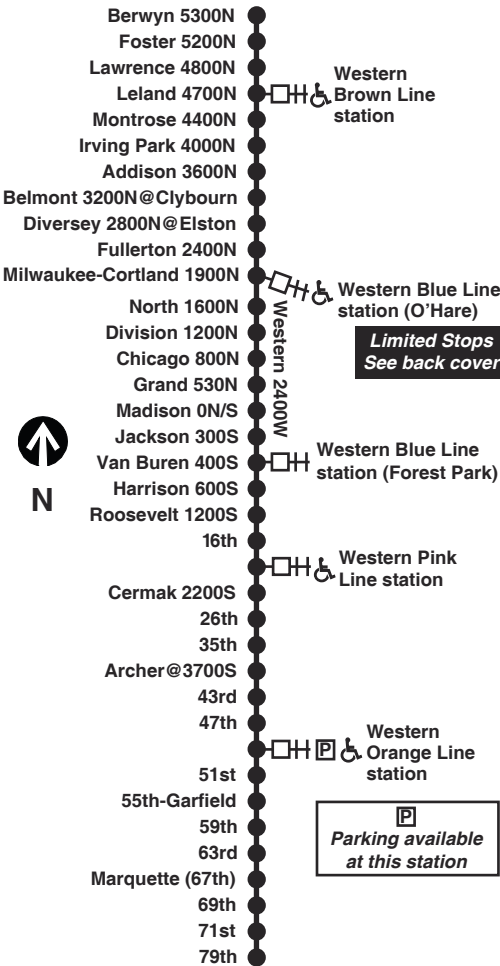

For more information call the RTA Travel Information Center in Chicago: 312-836-7000. Open 6am until 7pm, Monday thru Saturday.

Para obtener mayor información, en Español, llame al Centro de Información: 312-836-7000.

Chicago Transit Authority

X49

Western Express

Effective August 22, 2022

Monday thru Friday

X49 Western Express

X49 Western Express - Stops

Northbound

Northbound

79th terminal
71st
69th
Marquette (67th)
63rd
59th
55th (Garfield)
51st
Western Orange Line station
47th
43rd
Archer
35th
26th
Cermak
Western Pink Line station
16th
Roosevelt
Harrison
Van Buren-Western Blue Line (Forest Park) station
Jackson
Madison
Grand
Chicago
Division
North
Milwaukee-Western Blue Line station (O'Hare)
Fullerton
Diversey at Elston
Belmont at Clybourn
Addison
Irving Park
Montrose
Leland-Western Brown Line station
Lawrence
Foster
Berwyn

Southbound

Berwyn
Foster
Lawrence
Leland-Western Brown Line station
Montrose
Irving Park
Addison
Belmont at Clybourn
Diversey at Elston
Fullerton
Milwaukee-Western Blue Line station (O'Hare)
North
Division
Chicago
Grand
Madison
Jackson
Van Buren-Western Blue Line (Forest Park) station
Roosevelt
16th
Western Pink Line station
Cermak
26th
35th
Archer
43rd
47th
Western Orange Line station
51st
55th (Garfield)
59th
63rd
Marquette (67th)
69th
71st
79th terminal