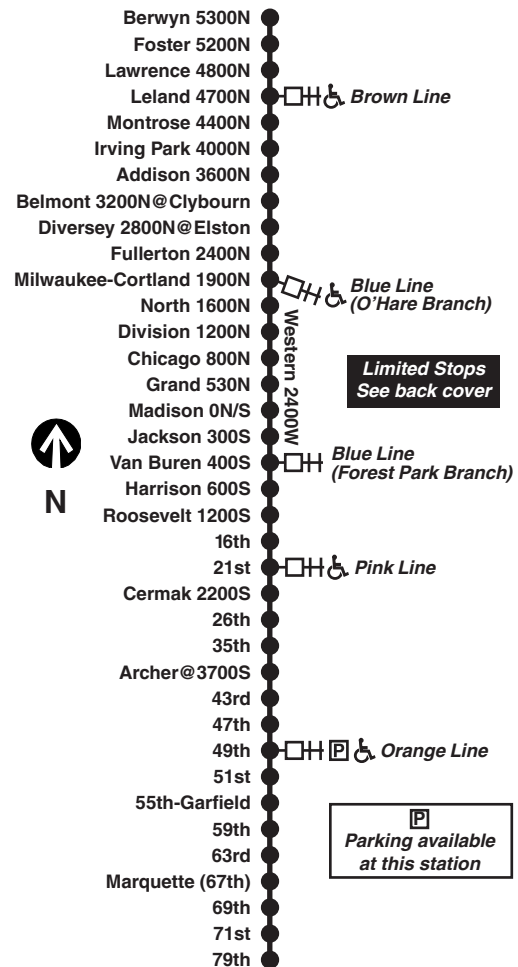

**X49 Western Express**

Effective Mar. 30, 2026

 All CTA buses are accessible

**Monday thru Friday**

**#X49 Western Express**

**#X49 Western Express stops**

**Northbound**

LV Western/ 79th Tmnl	Western/ 69th	Western Orange Ln	Western/ Archer	Western Blue Ln (Forest Pk)	Western Blue Ln (O'Hare)	AR Western/ Berwyn
5:30a	5:34a	5:44a	5:50a	6:04a	6:17a	6:37a
5:40	5:44	5:54	6:00	6:14	6:27	6:49
5:49	5:53	6:03	6:09	6:23	6:37	7:00
5:57	6:01	6:12	6:18	6:32	6:47	7:10
6:05	6:09	6:20	6:26	6:42	6:57	7:21
6:12	6:16	6:27	6:33	6:49	7:05	7:30
6:18	6:22	6:33	6:39	6:55	7:13	7:39
6:23	6:27	6:39	6:45	7:01	7:20	7:47
6:29	6:33	6:46	6:52	7:09	7:28	7:56
6:36	6:40	6:53	6:59	7:16	7:35	8:03
6:43	6:47	7:00	7:07	7:24	7:43	8:11
6:50	6:54	7:07	7:14	7:31	7:50	8:18
6:57	7:01	7:14	7:21	7:39	7:58	8:26
7:04	7:08	7:21	7:28	7:46	8:05	8:33
7:10	7:14	7:27	7:35	7:54	8:13	8:41
7:18	7:22	7:35	7:43	8:02	8:21	8:49
7:28	7:32	7:45	7:53	8:12	8:31	8:59
7:38	7:42	7:55	8:03	8:22	8:41	9:07
7:49	7:53	8:06	8:14	8:33	8:51	9:16
8:00	8:04	8:17	8:25	8:43	9:01	9:25
8:14	8:18	8:31	8:38	8:55	9:11	9:35
8:26	8:30	8:42	8:49	9:06	9:21	9:45
8:39	8:43	8:55	9:02	9:18	9:33	9:57
8:51	8:55	9:07	9:14	9:30	9:45	10:09
9:02	9:06	9:17	9:24	9:40	9:55	10:19